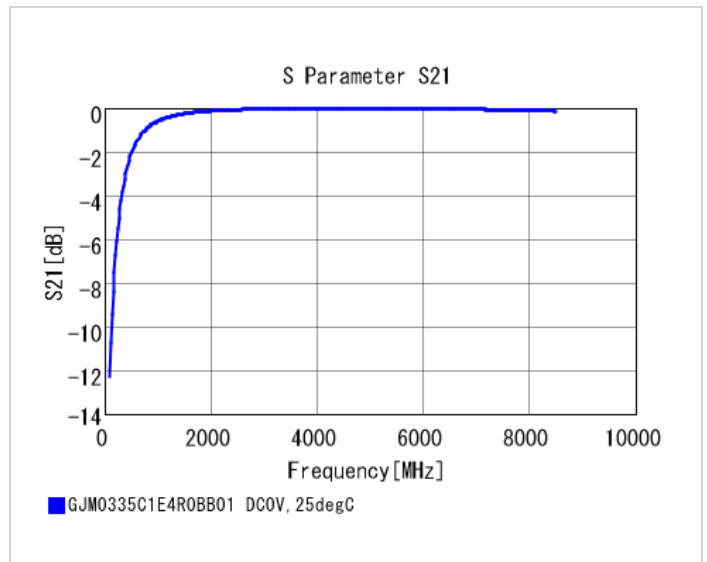

⚠ Attention

- 1.This datasheet is downloaded from the website of Murata Manufacturing Co., Ltd. Therefore, it's specifications are subject to change or our products in it may be discontinued without advance notice. Please check with our sales representatives or product engineers before ordering.
  - 2.This datasheet has only typical specifications because there is no space for detailed specifications.
2. Therefore, please review our product specifications or consult the approval sheet for product specifications before ordering.