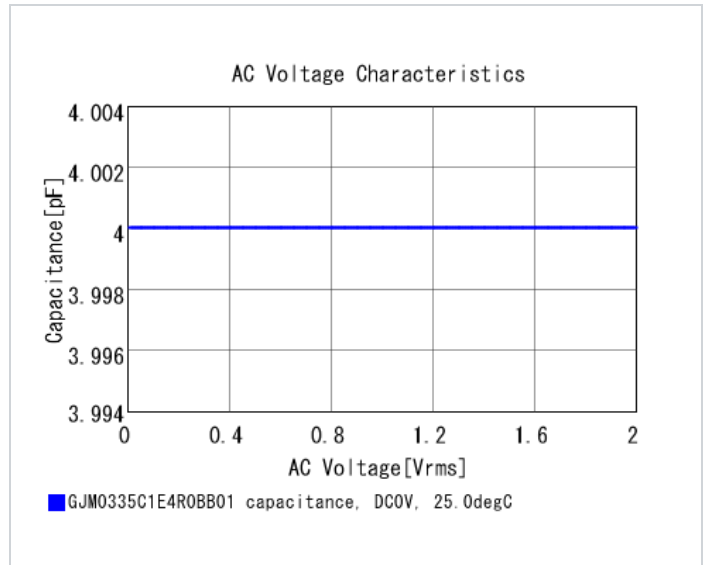

⚠ Attention

- 1.This datasheet is downloaded from the website of Murata Manufacturing Co., Ltd. Therefore, it's specifications are subject to change or our products in it may be discontinued without advance notice. Please check with our sales representatives or product engineers before ordering.
  - 2.This datasheet has only typical specifications because there is no space for detailed specifications.
2. Therefore, please review our product specifications or consult the approval sheet for product specifications before ordering.