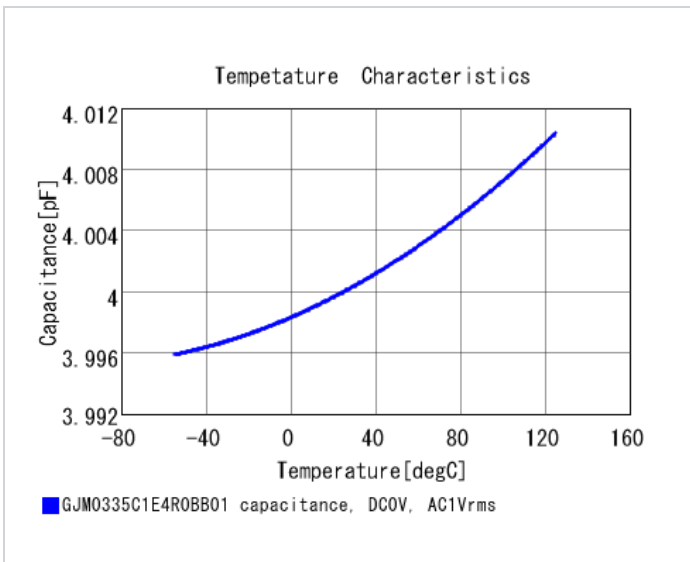

⚠ Attention

- 1.This datasheet is downloaded from the website of Murata Manufacturing Co., Ltd. Therefore, it's specifications are subject to change or our products in it may be discontinued without advance notice. Please check with our sales representatives or product engineers before ordering.
  - 2.This datasheet has only typical specifications because there is no space for detailed specifications.
2. Therefore, please review our product specifications or consult the approval sheet for product specifications before ordering.