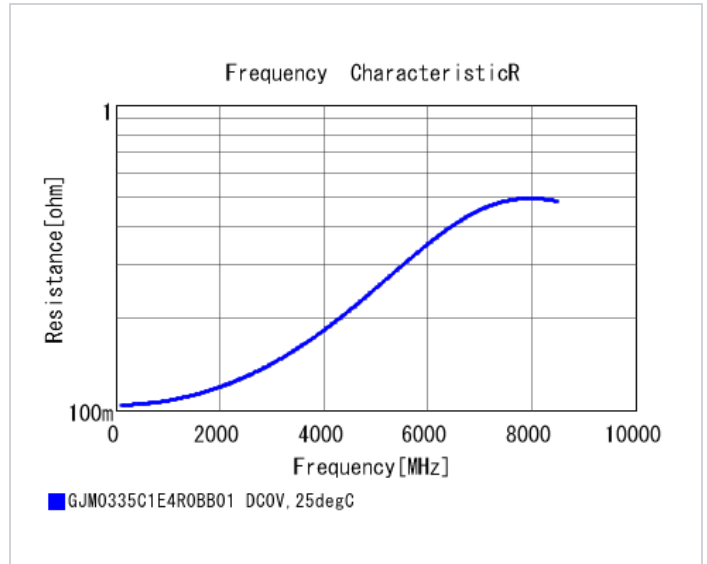

⚠ Attention

- 1.This datasheet is downloaded from the website of Murata Manufacturing Co., Ltd. Therefore, it's specifications are subject to change or our products in it may be discontinued without advance notice. Please check with our sales representatives or product engineers before ordering.
  - 2.This datasheet has only typical specifications because there is no space for detailed specifications.
2. Therefore, please review our product specifications or consult the approval sheet for product specifications before ordering.