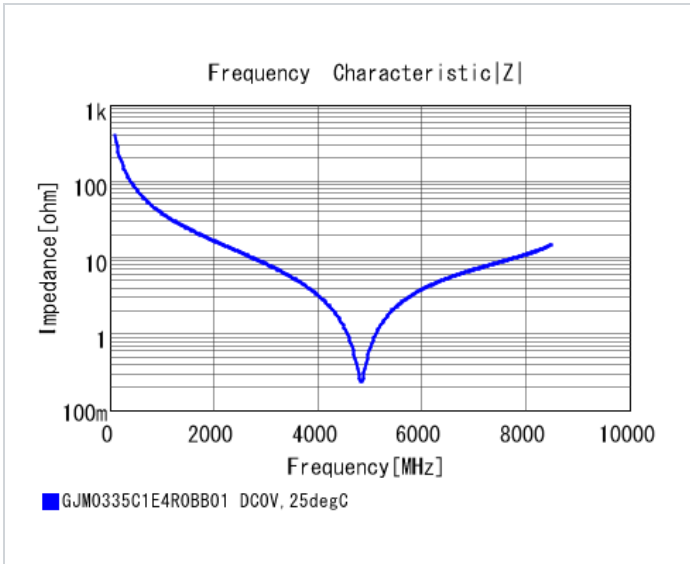

⚠ Attention

- 1.This datasheet is downloaded from the website of Murata Manufacturing Co., Ltd. Therefore, it's specifications are subject to change or our products in it may be discontinued without advance notice. Please check with our sales representatives or product engineers before ordering.
  - 2.This datasheet has only typical specifications because there is no space for detailed specifications.
2. Therefore, please review our product specifications or consult the approval sheet for product specifications before ordering.