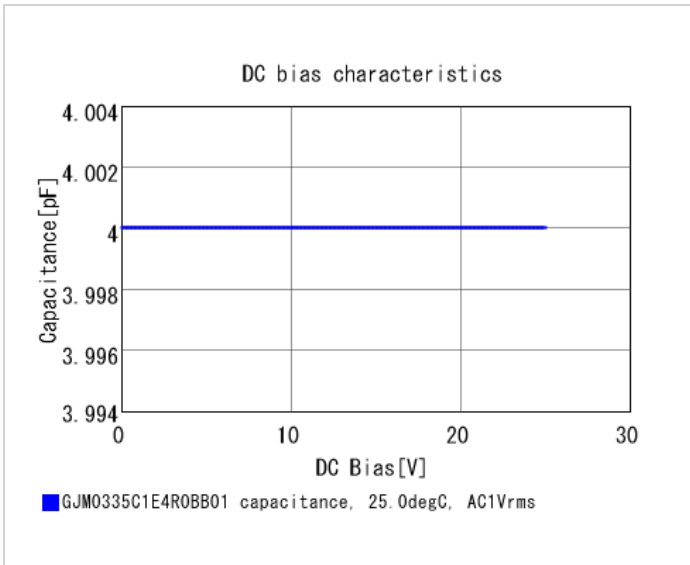

⚠ Attention

- 1.This datasheet is downloaded from the website of Murata Manufacturing Co., Ltd. Therefore, it's specifications are subject to change or our products in it may be discontinued without advance notice. Please check with our sales representatives or product engineers before ordering.
  - 2.This datasheet has only typical specifications because there is no space for detailed specifications.
2. Therefore, please review our product specifications or consult the approval sheet for product specifications before ordering.