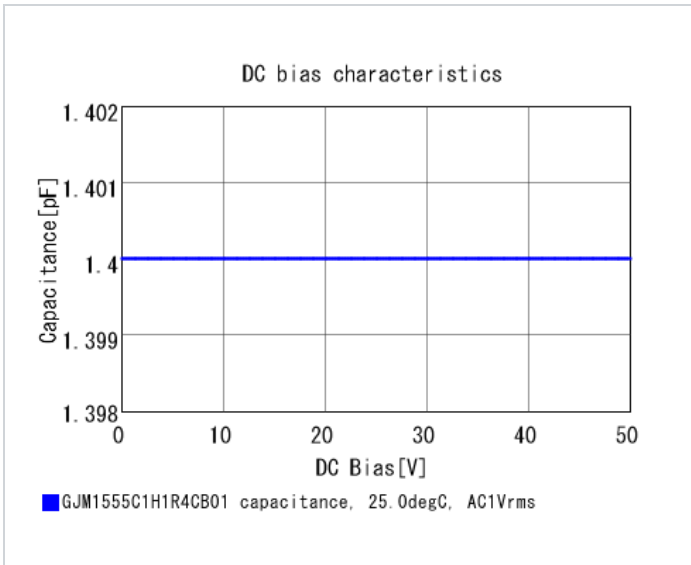

⚠ Attention

- 1.This datasheet is downloaded from the website of Murata Manufacturing Co., Ltd. Therefore, it's specifications are subject to change or our products in it may be discontinued without advance notice. Please check with our sales representatives or product engineers before ordering.
- 2.This datasheet has only typical specifications because there is no space for detailed specifications. Therefore, please review our product specifications or consult the approval sheet for product specifications before ordering.