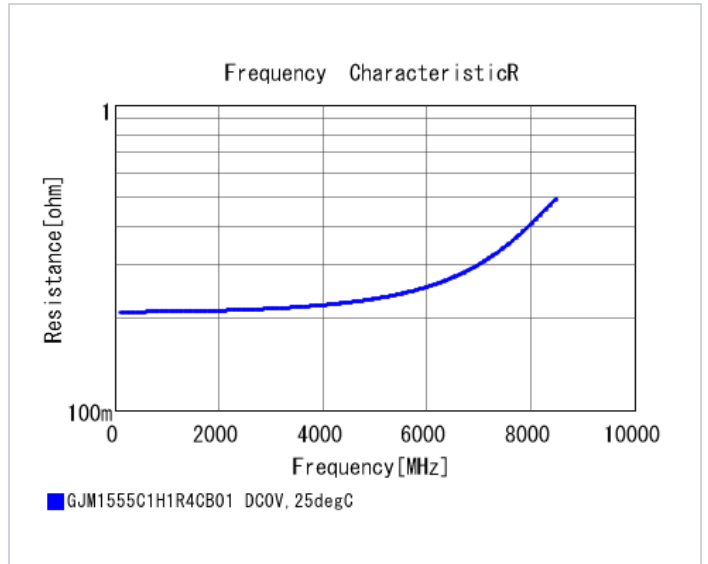

⚠ Attention

- 1.This datasheet is downloaded from the website of Murata Manufacturing Co., Ltd. Therefore, it's specifications are subject to change or our products in it may be discontinued without advance notice. Please check with our sales representatives or product engineers before ordering.
- 2.This datasheet has only typical specifications because there is no space for detailed specifications. Therefore, please review our product specifications or consult the approval sheet for product specifications before ordering.