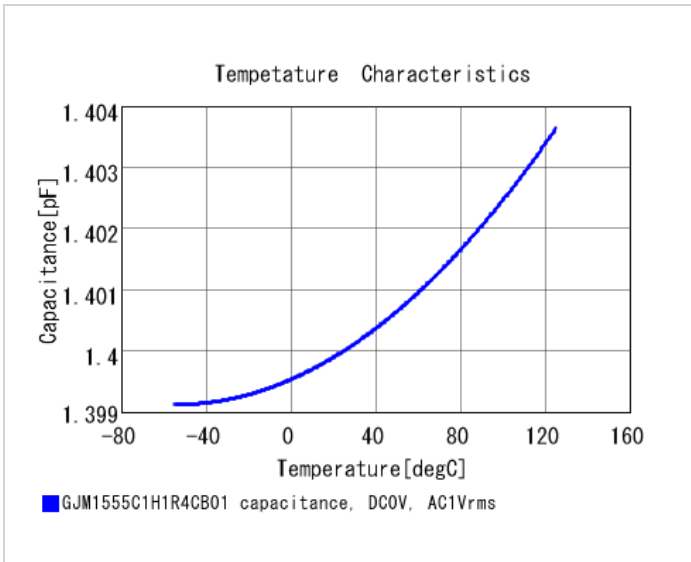

⚠ Attention

- 1.This datasheet is downloaded from the website of Murata Manufacturing Co., Ltd. Therefore, it's specifications are subject to change or our products in it may be discontinued without advance notice. Please check with our sales representatives or product engineers before ordering.
- 2.This datasheet has only typical specifications because there is no space for detailed specifications. Therefore, please review our product specifications or consult the approval sheet for product specifications before ordering.