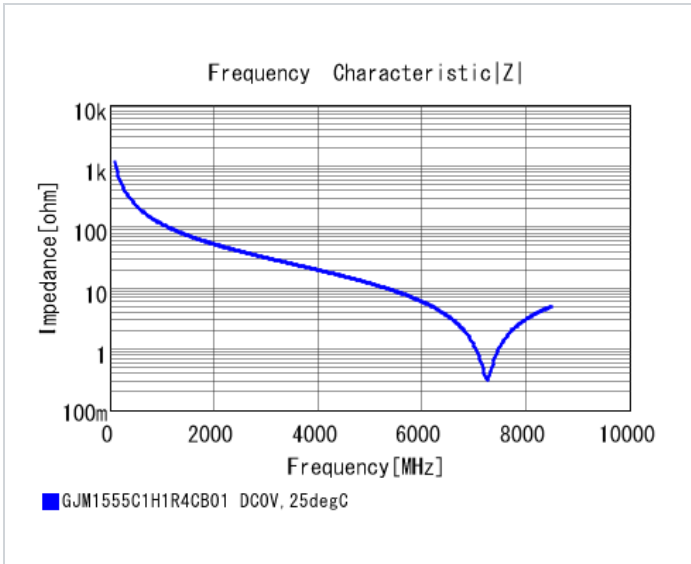

⚠ Attention

- 1.This datasheet is downloaded from the website of Murata Manufacturing Co., Ltd. Therefore, it's specifications are subject to change or our products in it may be discontinued without advance notice. Please check with our sales representatives or product engineers before ordering.
- 2.This datasheet has only typical specifications because there is no space for detailed specifications. Therefore, please review our product specifications or consult the approval sheet for product specifications before ordering.