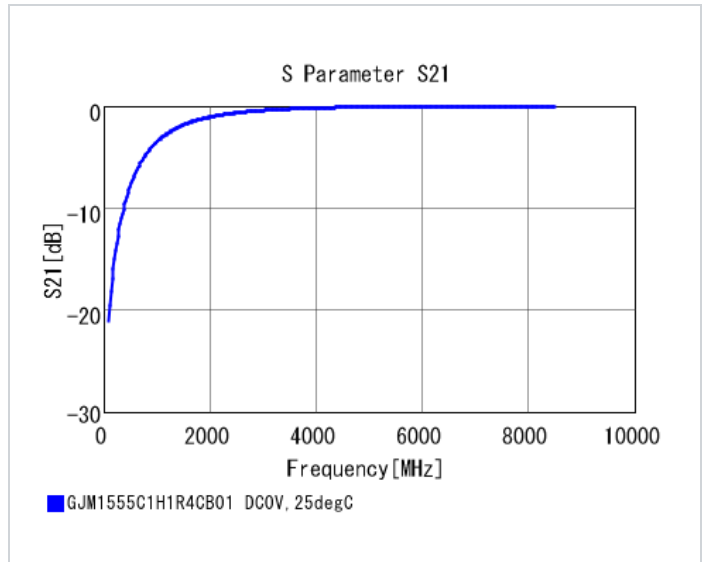

⚠ Attention

- 1.This datasheet is downloaded from the website of Murata Manufacturing Co., Ltd. Therefore, it's specifications are subject to change or our products in it may be discontinued without advance notice. Please check with our sales representatives or product engineers before ordering.
- 2.This datasheet has only typical specifications because there is no space for detailed specifications. Therefore, please review our product specifications or consult the approval sheet for product specifications before ordering.