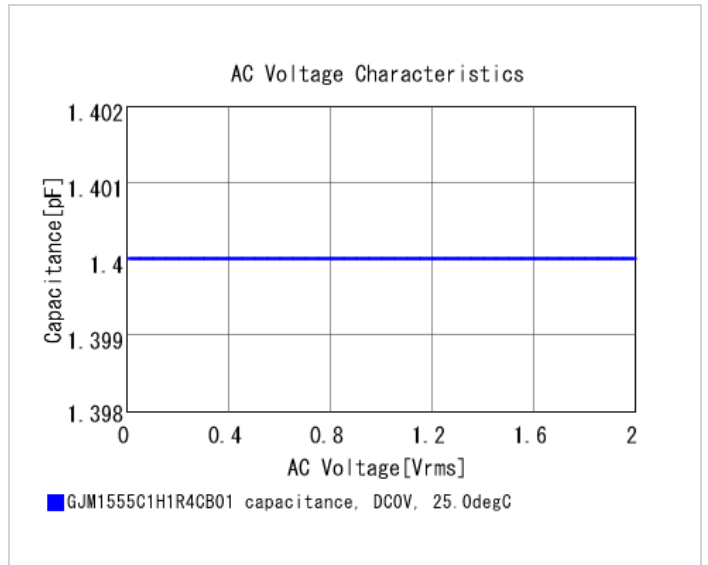

⚠ Attention

- 1.This datasheet is downloaded from the website of Murata Manufacturing Co., Ltd. Therefore, it's specifications are subject to change or our products in it may be discontinued without advance notice. Please check with our sales representatives or product engineers before ordering.
- 2.This datasheet has only typical specifications because there is no space for detailed specifications. Therefore, please review our product specifications or consult the approval sheet for product specifications before ordering.