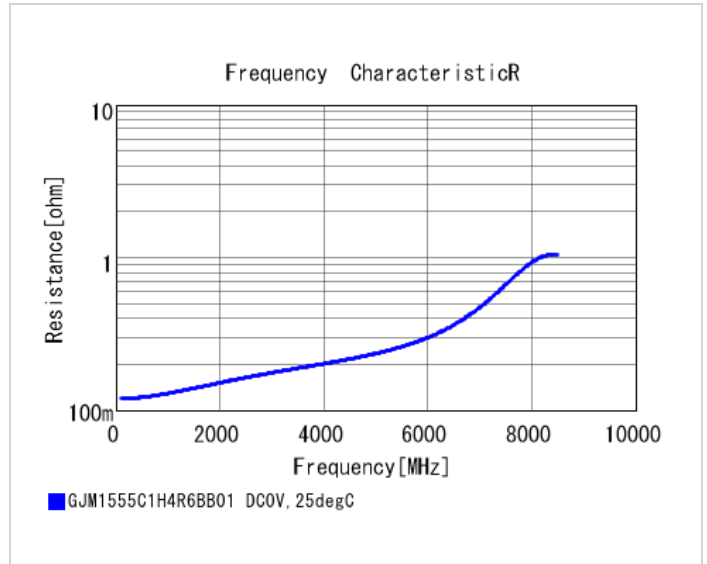

⚠ Attention

- 1.This datasheet is downloaded from the website of Murata Manufacturing Co., Ltd. Therefore, it's specifications are subject to change or our products in it may be discontinued without advance notice. Please check with our sales representatives or product engineers before ordering.
- 2.This datasheet has only typical specifications because there is no space for detailed specifications. Therefore, please review our product specifications or consult the approval sheet for product specifications before ordering.