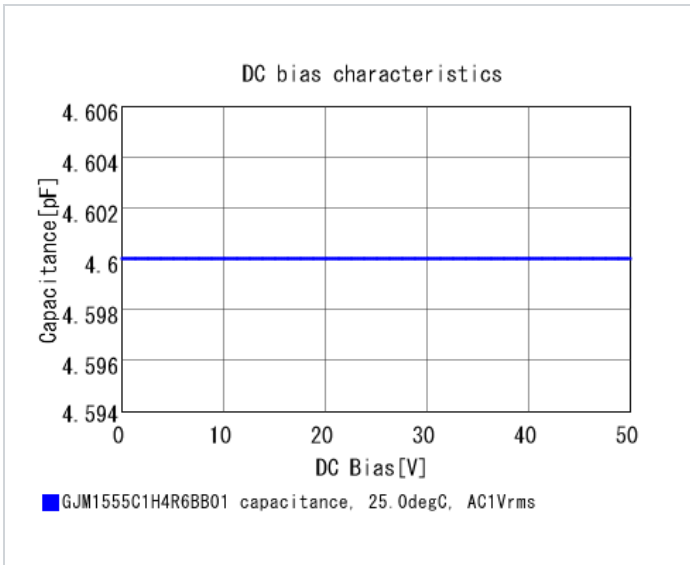

⚠ Attention

- 1.This datasheet is downloaded from the website of Murata Manufacturing Co., Ltd. Therefore, it's specifications are subject to change or our products in it may be discontinued without advance notice. Please check with our sales representatives or product engineers before ordering.
- 2.This datasheet has only typical specifications because there is no space for detailed specifications. Therefore, please review our product specifications or consult the approval sheet for product specifications before ordering.