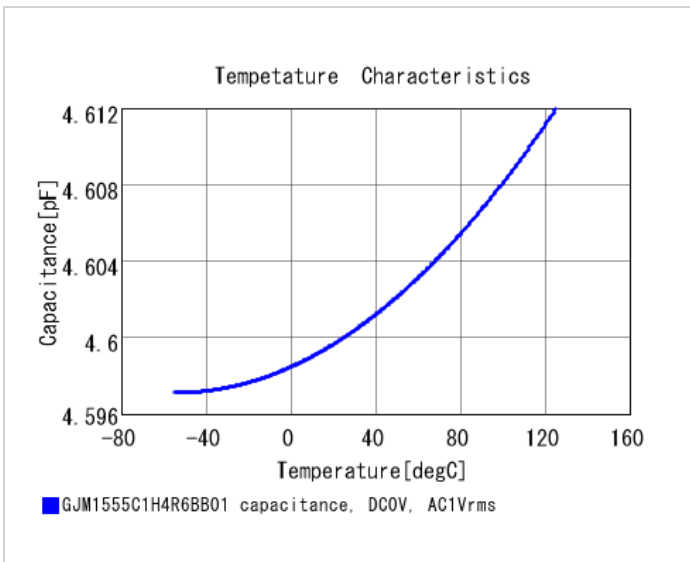

⚠ Attention

- 1.This datasheet is downloaded from the website of Murata Manufacturing Co., Ltd. Therefore, it's specifications are subject to change or our products in it may be discontinued without advance notice. Please check with our sales representatives or product engineers before ordering.
- 2.This datasheet has only typical specifications because there is no space for detailed specifications. Therefore, please review our product specifications or consult the approval sheet for product specifications before ordering.