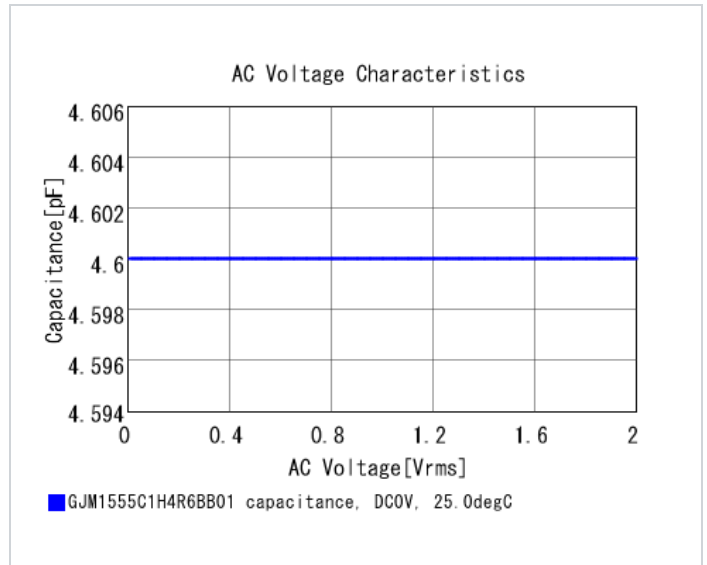

⚠ Attention

- 1.This datasheet is downloaded from the website of Murata Manufacturing Co., Ltd. Therefore, it's specifications are subject to change or our products in it may be discontinued without advance notice. Please check with our sales representatives or product engineers before ordering.
- 2.This datasheet has only typical specifications because there is no space for detailed specifications. Therefore, please review our product specifications or consult the approval sheet for product specifications before ordering.