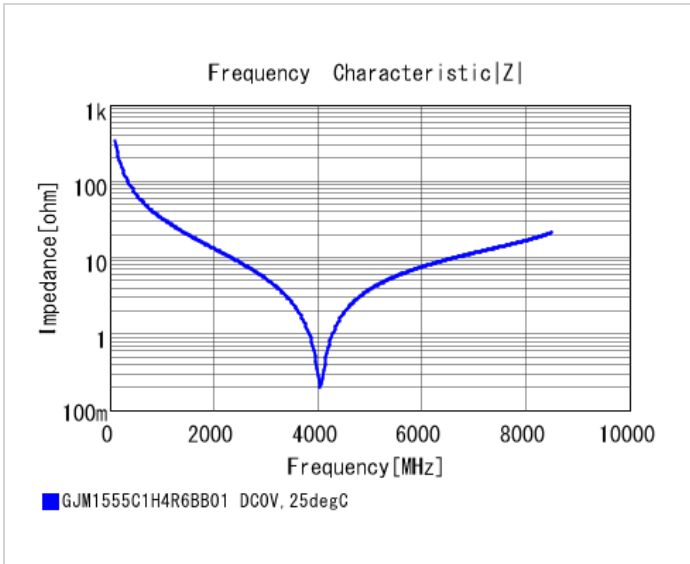

⚠ Attention

- 1.This datasheet is downloaded from the website of Murata Manufacturing Co., Ltd. Therefore, it's specifications are subject to change or our products in it may be discontinued without advance notice. Please check with our sales representatives or product engineers before ordering.
- 2.This datasheet has only typical specifications because there is no space for detailed specifications. Therefore, please review our product specifications or consult the approval sheet for product specifications before ordering.