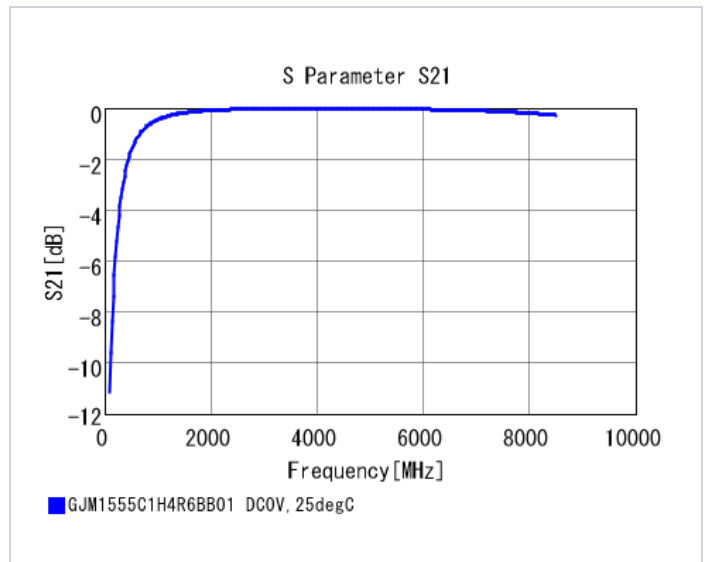

⚠ Attention

- 1.This datasheet is downloaded from the website of Murata Manufacturing Co., Ltd. Therefore, it's specifications are subject to change or our products in it may be discontinued without advance notice. Please check with our sales representatives or product engineers before ordering.
- 2.This datasheet has only typical specifications because there is no space for detailed specifications. Therefore, please review our product specifications or consult the approval sheet for product specifications before ordering.