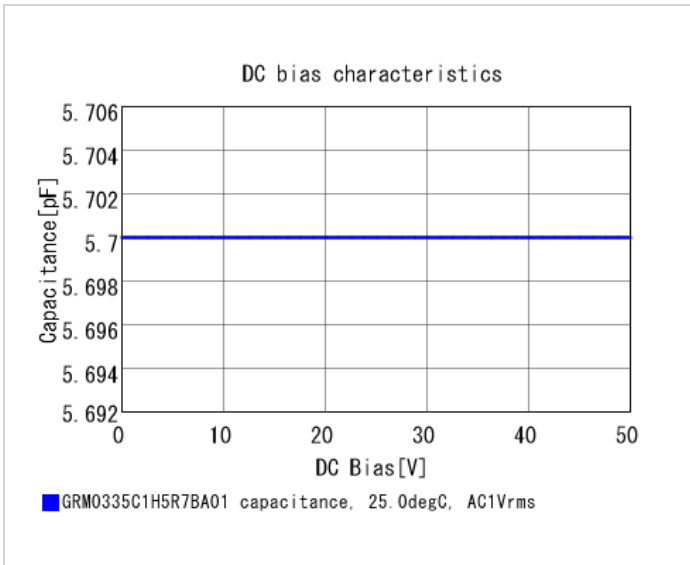

⚠ Attention

- 1.This datasheet is downloaded from the website of Murata Manufacturing Co., Ltd. Therefore, it's specifications are subject to change or our products in it may be discontinued without advance notice. Please check with our sales representatives or product engineers before ordering.
  - 2.This datasheet has only typical specifications because there is no space for detailed specifications.
2. Therefore, please review our product specifications or consult the approval sheet for product specifications before ordering.