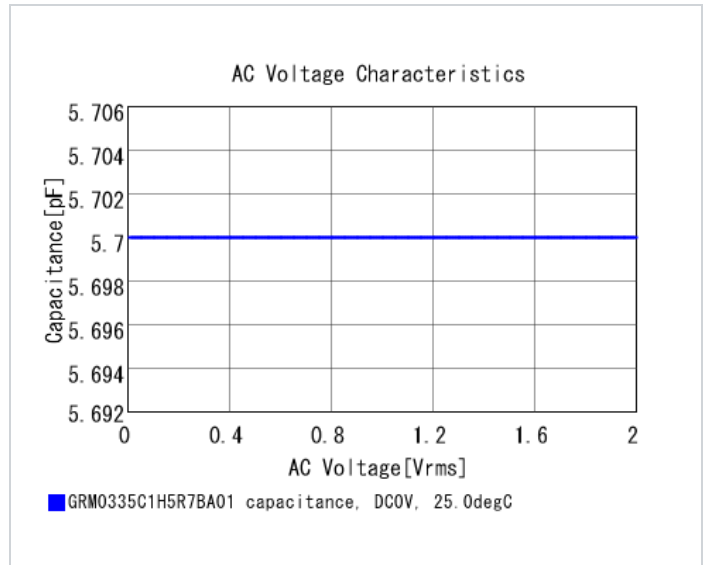

⚠ Attention

- 1.This datasheet is downloaded from the website of Murata Manufacturing Co., Ltd. Therefore, it's specifications are subject to change or our products in it may be discontinued without advance notice. Please check with our sales representatives or product engineers before ordering.
  - 2.This datasheet has only typical specifications because there is no space for detailed specifications.
2. Therefore, please review our product specifications or consult the approval sheet for product specifications before ordering.