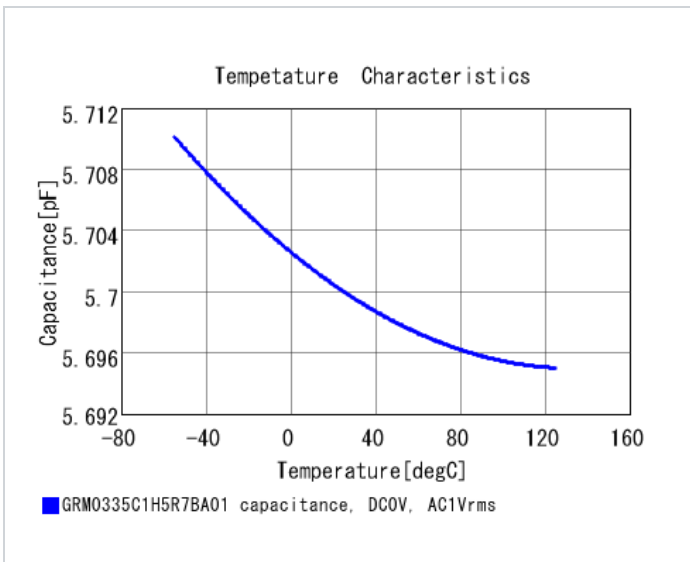

⚠ Attention

- 1.This datasheet is downloaded from the website of Murata Manufacturing Co., Ltd. Therefore, it's specifications are subject to change or our products in it may be discontinued without advance notice. Please check with our sales representatives or product engineers before ordering.
  - 2.This datasheet has only typical specifications because there is no space for detailed specifications.
2. Therefore, please review our product specifications or consult the approval sheet for product specifications before ordering.