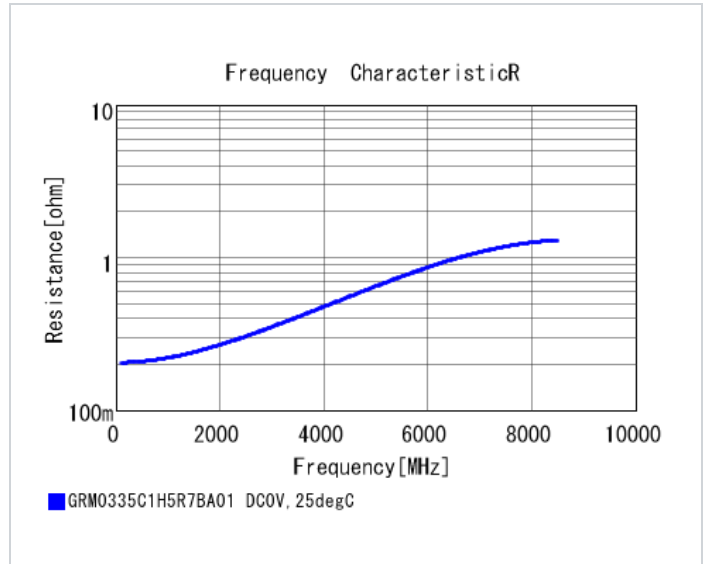

⚠ Attention

- 1.This datasheet is downloaded from the website of Murata Manufacturing Co., Ltd. Therefore, it's specifications are subject to change or our products in it may be discontinued without advance notice. Please check with our sales representatives or product engineers before ordering.
  - 2.This datasheet has only typical specifications because there is no space for detailed specifications.
2. Therefore, please review our product specifications or consult the approval sheet for product specifications before ordering.