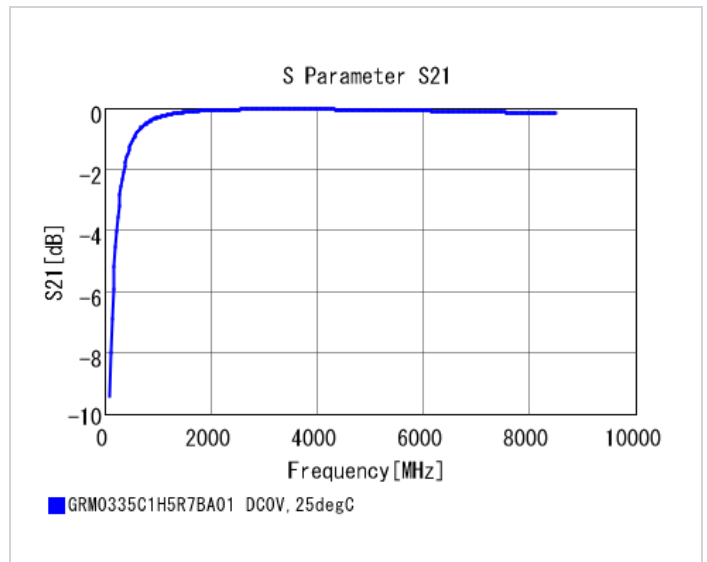

⚠ Attention

- 1.This datasheet is downloaded from the website of Murata Manufacturing Co., Ltd. Therefore, it's specifications are subject to change or our products in it may be discontinued without advance notice. Please check with our sales representatives or product engineers before ordering.
  - 2.This datasheet has only typical specifications because there is no space for detailed specifications.
2. Therefore, please review our product specifications or consult the approval sheet for product specifications before ordering.