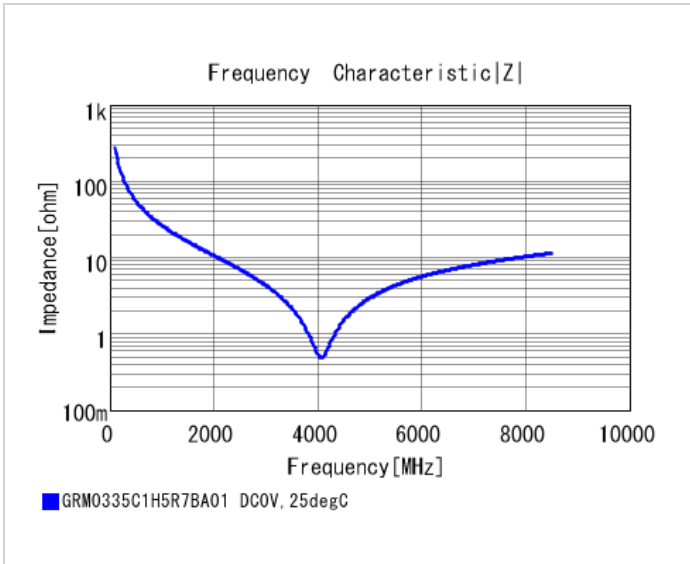

⚠ Attention

- 1.This datasheet is downloaded from the website of Murata Manufacturing Co., Ltd. Therefore, it's specifications are subject to change or our products in it may be discontinued without advance notice. Please check with our sales representatives or product engineers before ordering.
  - 2.This datasheet has only typical specifications because there is no space for detailed specifications.
2. Therefore, please review our product specifications or consult the approval sheet for product specifications before ordering.