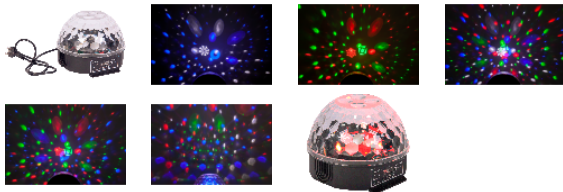

ASTRO-GOBO 2-in-1 COMBO EFFECT

ASTRO-GOBO

This effect unit combines 4 gobos with an Astro to project a large variety of beams and patterns all over the room.

- Astro: 4 x 3W RGBW LED
- Gobo: 4 x 3W RGBW LED
- 8 DMX channels
- Auto, master-slave, sound or DMX controlled operation
- Display

EAN CODE **5420047136367**
15-1405

SPECIFICATIONS TECHNIQUES

Power supply	220-240Vac 50Hz
Consumption	30W
Dimensions	215 x 215 x 165mm
Weight	0.754kg

LOGISTICS VALUES

Packaging height	19.5 cm
Packaging width	22.5 cm
Packaging depth	22.5 cm
Packaging volume	0.01 m³
Packaging gross weight	900 kg
Qty per master carton	8
EAN14 code	54200471363678
Customs code	94054091