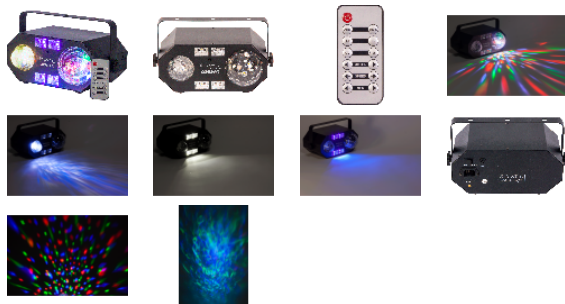

LOGISTICS VALUES

Packaging height	160 cm
Packaging width	210 cm
Packaging depth	300 cm
Packaging volume	0.01 m³
Packaging gross weight	1930 kg
Qty per master carton	6
EAN14 code	54200471363982
Customs code	94054091