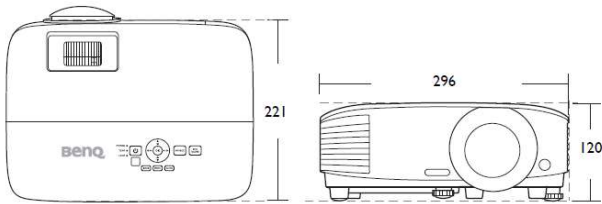

Installation

Dimensions

296 mm (W) x 120 mm (H) x 221 mm (D)