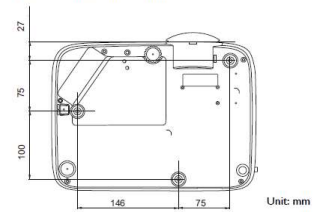

Ceiling/Wall mount installation diagram

Unit: mm