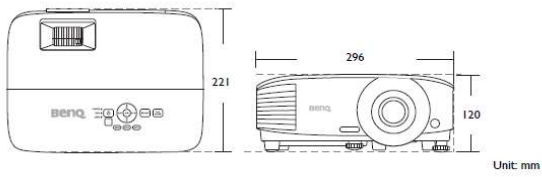

Installation

Dimensions

296 mm (W) x 120 mm (H) x 221 mm (D)