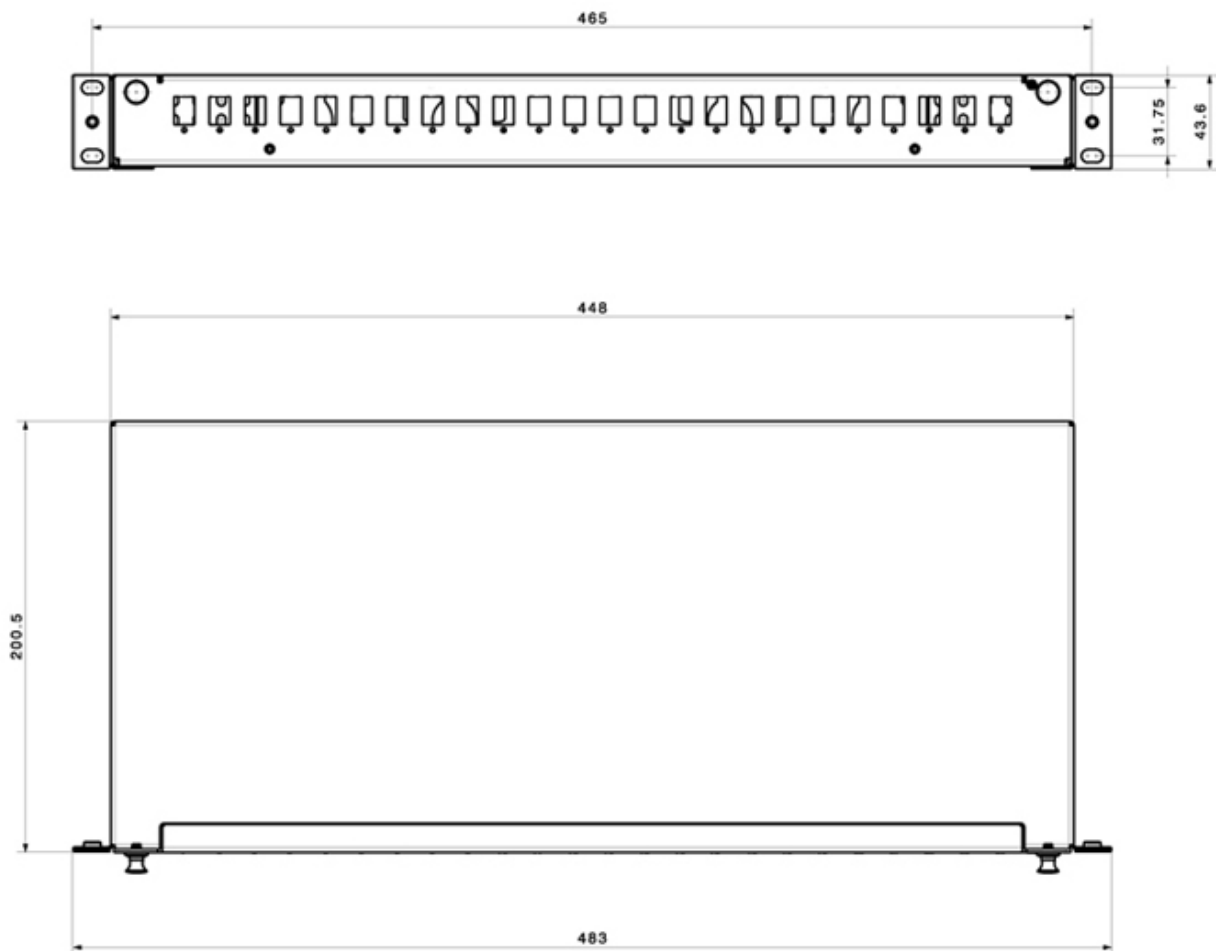

Fiberframe Lite

Technical drawing

Ordering information

Description	Item number
Fiberframe Lite, 24 x SC adaptor blue	85063229

Related Documents

Installation manual	DOC-0000711379