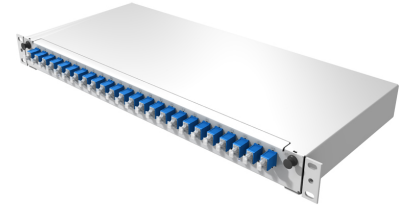

### Description

Fiberframe Lite, 24 x SC adaptor blue  
 FL1-BSCUS-2400-SM-000-0O00

#### Features

- Standard 19" 1U size
- Robust steel construction
- Telescopic drawer with tilt of 15°
- Multifunctional back plate
- Up to 24 fibers per 1U
- ACS splice cassette technology accepting up to 24 fibers per cassette
- Optional zero space cable management bar