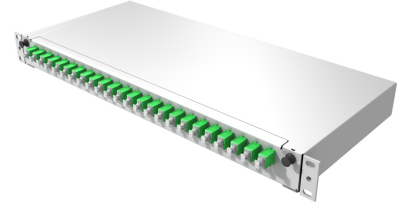

### Description

Fiberframe Lite, 24 x SC adaptor green  
FL1-BSCAS-2400-SM-000-0000

#### Features

- Standard 19" 1U size
- Robust steel construction
- Telescopic drawer with tilt of 15°
- Multifunctional back plate
- Up to 24 fibers per 1U
- ACS splice cassette technology accepting up to 24 fibers per cassette
- Optional zero space cable management bar

#### Mechanical data

Characteristics	Values
Product family	Fiberframe
Suitable for	Patching
Dimension (Width x Length x Height) (mm)	448 x 200 x 44
Dimension (Width x Length x Height) (inch)	17.6 x 7.9 x 1.7
Weight (kg)	2.3
Weight (lbs)	5.1
Material module	powder coated steel
Colour module	light grey (RAL 7035)
Mounting type	Front mounting
Drawer Tilt (°)	15
Number of Adaptor front (pcs)	24
Adaptor type front	SC
Adaptor colour front	green