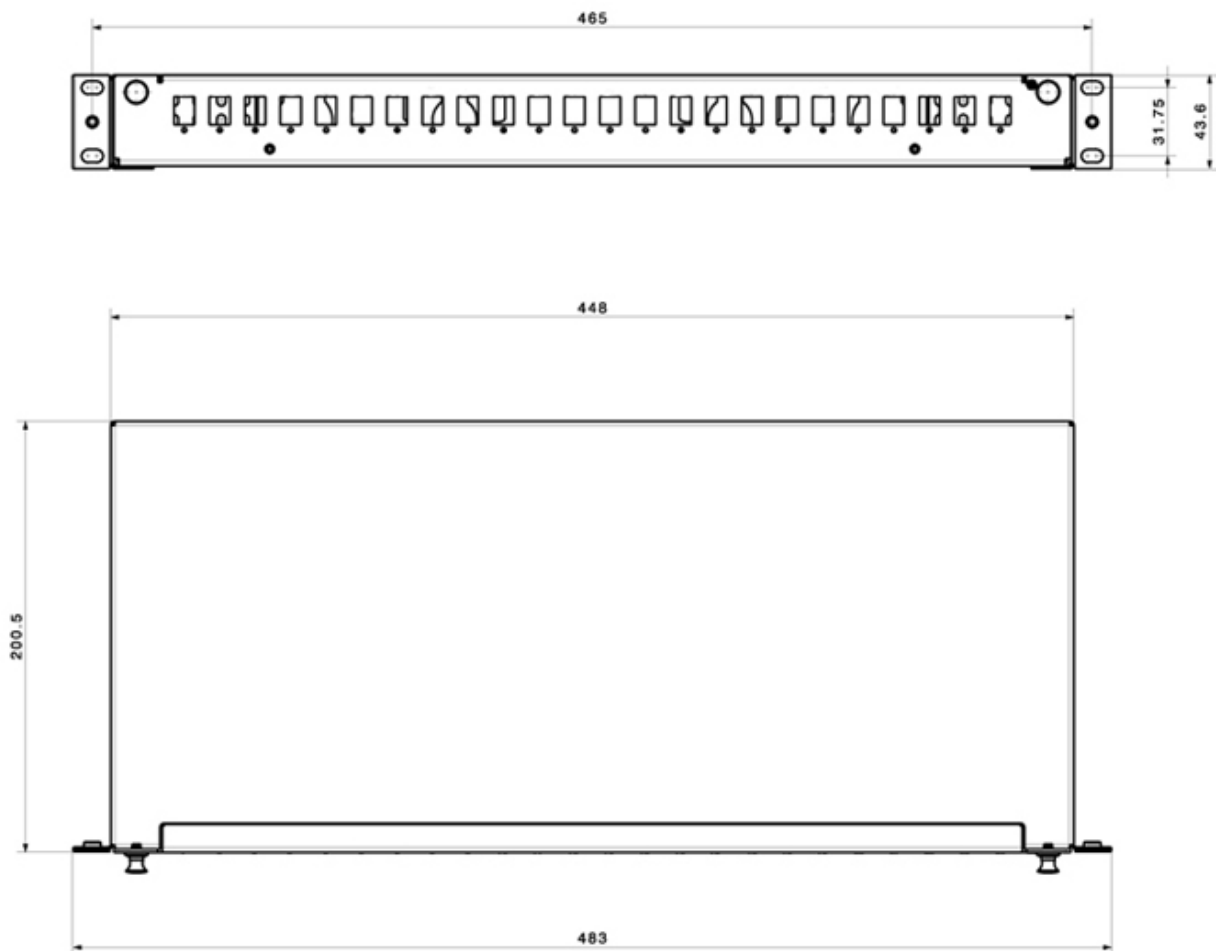

Fiberframe Lite

Technical drawing

Ordering information

Description	Item number
Fiberframe Lite, 24 x SC adaptor green	85063231

Related Documents

Installation manual	DOC-0000711379