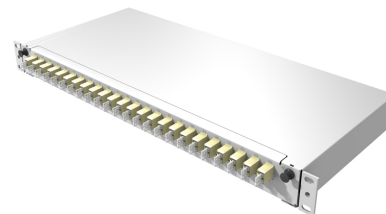

### Description

Fiberframe Lite, 24 x LCD adaptor beige, OM2, PC, 48 x pigtails, no code  
 FL1-BLCMD-2448-O2-100-00M0

#### Features

- Standard 19" 1U size
- Robust steel construction
- Telescopic drawer with tilt of 15°
- Multifunctional back plate
- Up to 48 fibers per 1U
- ACS splice cassette technology accepting up to 24 fibers per cassette
- Optional zero space cable management bar

#### Mechanical data

Characteristics	Values
Product family	Fiberframe
Suitable for	Splicing
Dimension (Width x Length x Height) (mm)	448 x 200 x 44
Dimension (Width x Length x Height) (inch)	17.6 x 7.9 x 1.7
Weight (kg)	2.4
Weight (lbs)	5.3
Material module	powder coated steel
Colour module	light grey (RAL 7035)
Number of cassettes (pcs)	2
Mounting type	Front mounting
Drawer Tilt (°)	15
Number of Adaptor front (pcs)	24
Adaptor type front	LC
Adaptor type front polishing	PC
Adaptor colour front	beige
Colour code	NO CODE