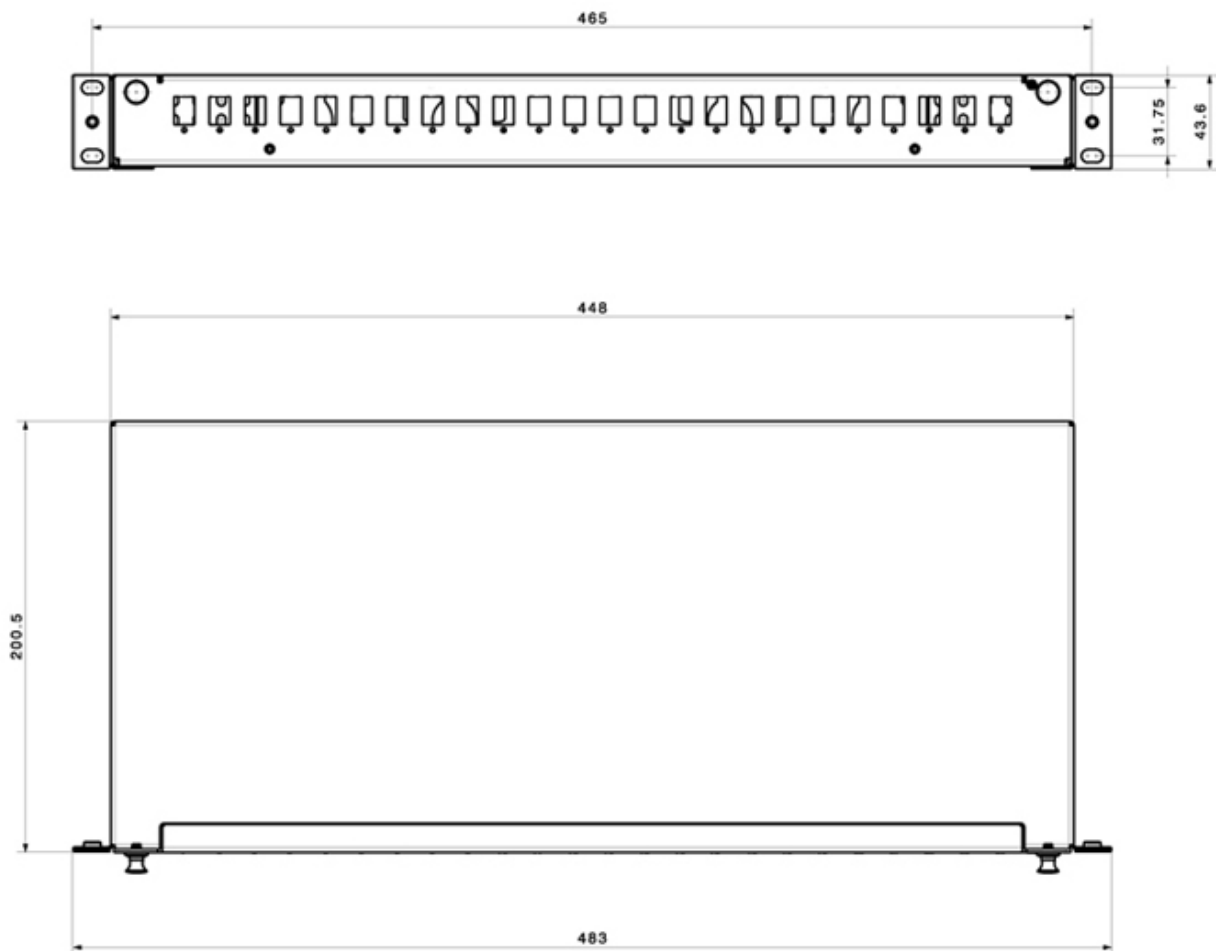

Fiberframe Lite

Technical drawing

Ordering information

Description	Item number
Fiberframe Lite, 24 x LCD adaptor beige, OM2, PC, 48 x pigtails, no code	85064744

Related Documents

Installation manual	DOC-0000711379