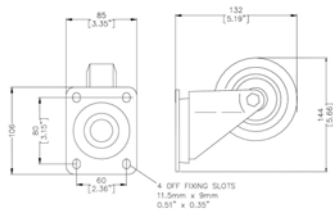

W9000 - W9008

100mm / 4" Heavy Duty Castors, with Blue Wheel.
 Made in China.
 200kg/440lbs load rating.
 Works with Castor Plate W00090HD and universal Wheel Plate W8980.
 Carrying Weight per Wheel 250kgs

Part Number	Finish	Description	
W9000	Zinc	100mm Heavy Duty Swivel Castor with blue wheel	
<i>Variations</i>	<i>Finish</i>	<i>Description</i>	
W9004	Zinc	100mm Heavy Duty Fixed Castor with blue wheel	
W9008	Zinc	100mm Heavy Duty Braked Castor with Blue wheel	

W0975-01 - W0990-01

100mm/4" Guitel Castor Range.
 Works with Castor plate W0090HD and universal Wheel Plate W8980.
 Carrying Weight per Wheel 250kgs

Part Number	Finish	Description	
W0990-01	Zinc	Swivel Castor	
<i>Variations</i>	<i>Finish</i>	<i>Description</i>	
W0985-01	Zinc	Braked Swivel Castor	
W0975-01	Zinc	Fixed Castor	