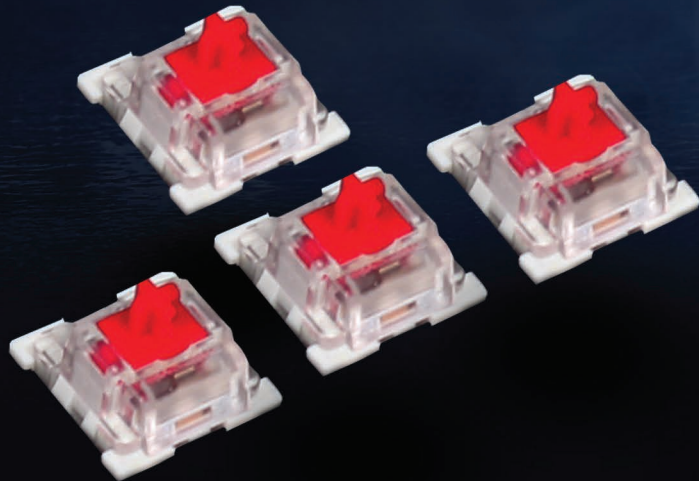

Strike

Mechanical Keyboard

Outemu Red Switches

The mechanical keyboard comes with red outemu switches ensuring precise and comfortable gaming. Outemu switches are often paired with cherry MX switches for quality but for half the price they make a great alternative.

Individual RGB Backlighting

The strike has individual keys with LED backlight to create a powerful RGB glow and with 13 different colour modes and 7 static colours, the Strike will be the perfect keyboard for any gaming set-up.

Anti-Ghosting Keys

Durable Key Caps with Curved Grip

Unique Bicolour mould ensure durable keycaps, the character of the keycaps with double-shot moulding, never fade.

MECHANICAL
RGB

Strike | Gallery

Specifications