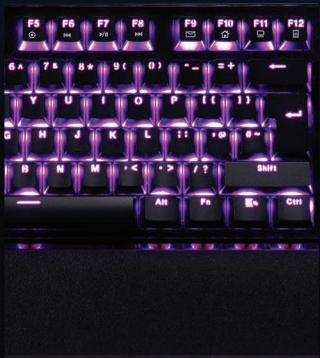

Strike

Mechanical Keyboard

Outemu Red Switches

The mechanical keyboard comes with red outemu switches ensuring precise and comfortable gaming. Outemu switches are often paired with cherry MX switches for quality but for half the price they make a great alternative.

Individual RGB Backlighting

The strike has individual keys with LED backlight to create a powerful RGB glow and with 13 different colour modes and 7 static colours, the Strike will be the perfect keyboard for any gaming set-up.

Anti-Ghosting Keys

Durable Key Caps with Curved Grip

Unique Bicolour mould ensure durable keycaps, the character of the keycaps with double-shot moulding, never fade.

MECHANICAL
RGB

Strike | Gallery

Specifications