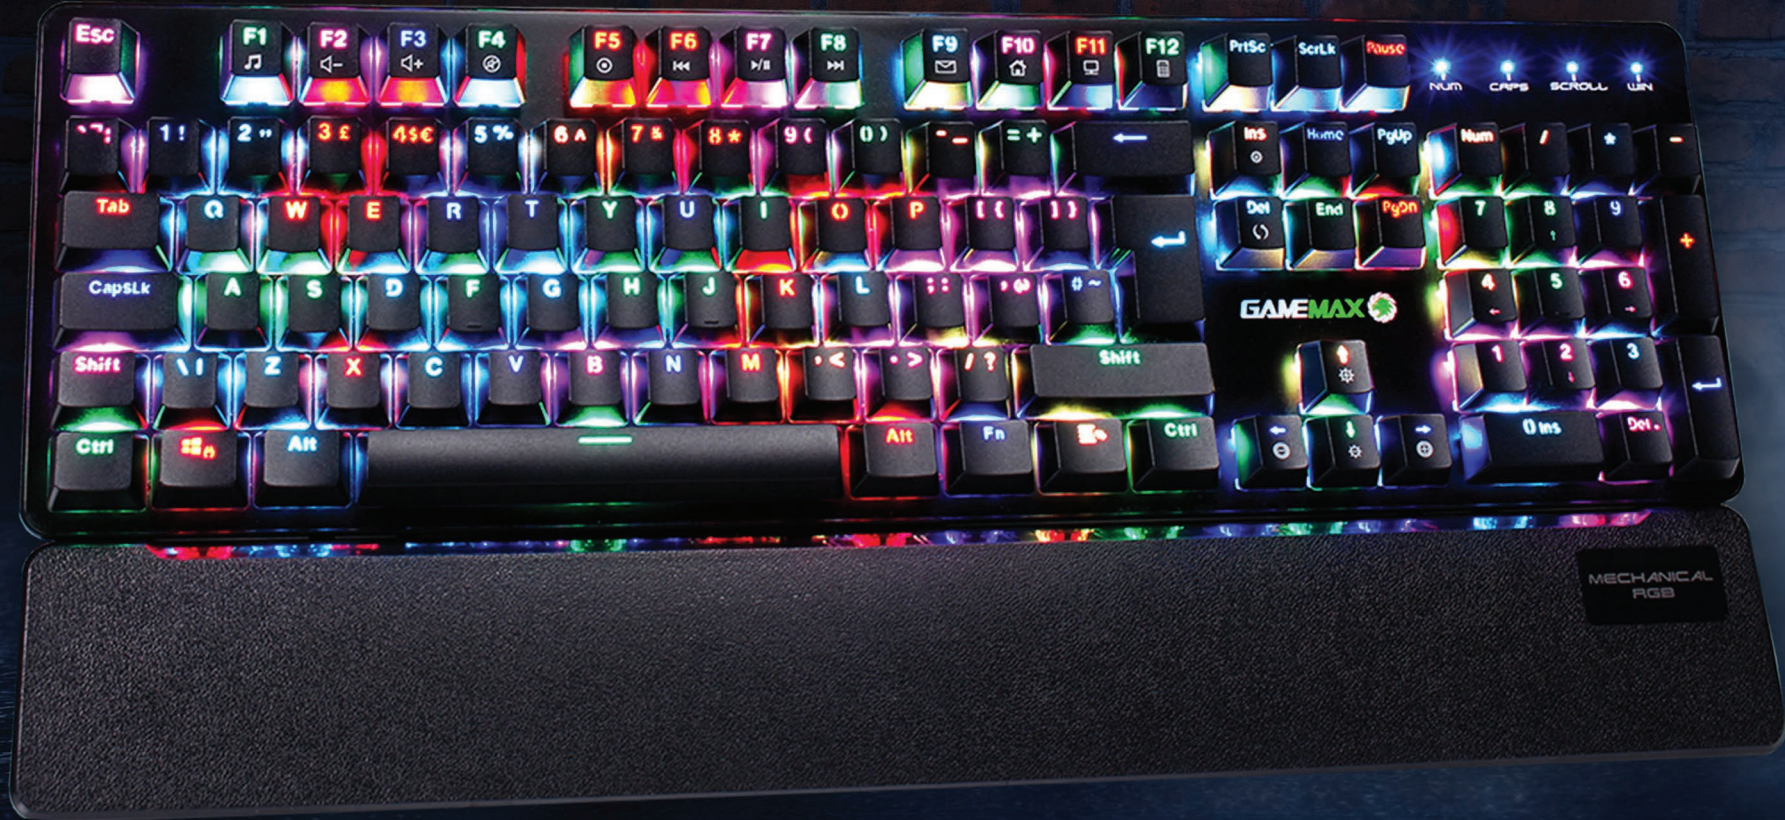

Strike

Mechanical Keyboard

Outemu Red Switches

The mechanical keyboard comes with red outemu switches ensuring precise and comfortable gaming. Outemu switches are often paired with cherry MX switches for quality but for half the price they make a great alternative.

Individual RGB Backlighting

The strike has individual keys with LED backlight to create a powerful RGB glow and with 13 different colour modes and 7 static colours, the Strike will be the perfect keyboard for any gaming set-up.

Anti-Ghosting Keys

Durable Key Caps with Curved Grip

Unique Bicolour mould ensure durable keycaps, the character of the keycaps with double-shot moulding, never fade.

MECHANICAL
RGB

Strike | Gallery

Specifications