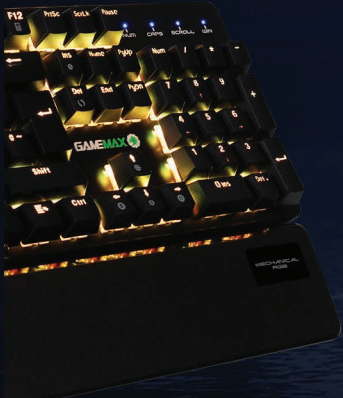

Strike

Mechanical Keyboard

Outemu Red Switches

The mechanical keyboard comes with red outemu switches ensuring precise and comfortable gaming. Outemu switches are often paired with cherry MX switches for quality but for half the price they make a great alternative.

Individual RGB Backlighting

The strike has individual keys with LED backlight to create a powerful RGB glow and with 13 different colour modes and 7 static colours, the Strike will be the perfect keyboard for any gaming set-up.

Anti-Ghosting Keys

Durable Key Caps with Curved Grip

Unique Bicolour mould ensure durable keycaps, the character of the keycaps with double-shot moulding, never fade.

MECHANICAL
RGB

Strike | Gallery

Specifications

Connectivity:	USB
Keyboard Qty:	105
Cable Length:	1.8m Braided Cable
LED Colour:	RGB
Working Power:	200mA (Max)
M.T.B.F:	50 Million Keystrokes
Multimedia Functions :	FN + F1-F12
F1:	Open Default Media Player Program
F2:	Decrease System Volume
F3:	Increase System Volume
F4:	Mute System Volume
F5:	Stop Current Media Track
F6:	Play Previous Media Track
F7:	Play Or Pause Current Media Track
F8:	Play Next Media Track
F9:	Open Default E-mail Program (Not Web-Mail)
F10:	Open Home Page
F11:	Lock Keys
F12:	Open Calculator
Macro Keys:	FN + 1 / 2 / 3 / 4 / 5 & FN + Ins / Del
Key Elasticity:	50 ± 10gf
Pre-Travel Distance of Keys :	1.5 ± 0.6mm
Total Travel Distance of Keys:	4mm
Working Environment Temperature:	0°C to +40°C
Operating Humidity :	<85%
Working Voltage:	4.75-5.5V DC
Working Current:	200mA (Max)