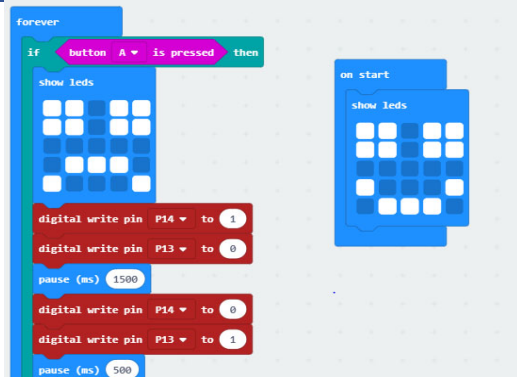

Build and code your own robot

Use a BBC micro:bit (not included) to bring Totem Tortoise to life. No complicated software needed - just write code on a web page using Block Editor. Simply build and attach the sensor boards included in the kit and your robot comes alive. Create anything from a sensitive animal e.g. touch and it will be angry with flashing red lights to programming the head to move in when scared!- the possibilities are endless!