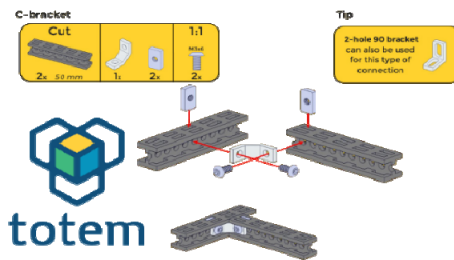

# Planet Totem Tortoise

Totem Tortoise™

Totem Tortoise™ is one of the alien robots Binary found on Planet Totem. With a brand new BinaryBots sensor board and awesome hide in shell ability, bring the tortoise alive with code today! Including Free online activities

## What's In The Box

- All the pieces required to construct the Totem Tortoise™
- Instruction Book
- Unique hide in shell ability with motor etc.
- Cardboard Standup Binary
- BBC micro:bit power & interface board
- Powerful BinaryBots sensor board
- Totem screwdriver
- Doesn't come with a BBC micro:bit - Sold separately**

## Box Dimensions

W 60 x L 265 x H 143mm

## Build and code your own robot

Use a BBC micro:bit (not included) to bring Totem Tortoise to life. No complicated software needed - just write code on a web page using Block Editor. Simply build and attach the sensor boards included in the kit and your robot comes alive. Create anything from a sensitive animal e.g. touch and it will be angry with flashing red lights to programming the head to move in when scared!- the possibilities are endless!