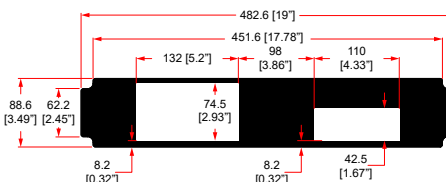

2U SHELF FOR 1 X SKY Q MINI BOX

R1498/2UK-YVT100

2U SHELF FOR 1 X YOUVIEW HUMAX BOX

Computers

R1498/2UK-MACMINI13

2U SHELF FOR 1 X MAC MINI (2013 MODEL)

Networks

R1498/2UK-Creston

2U SHELF FOR 1 X CRESTRON® MC3 CONTROL SYSTEM

Part Number	CNC Cut for	U Size	Weight
SONOS			
R1498/2UK-SB1	1 X SONOS BRIDGE	2U	3.5kg / 7.7lb
R1498/2UK-SB2	2 X SONOS BRIDGE	2U	3.5kg / 7.7lb
R1498/2UK-SB3	3 X SONOS BRIDGE	2U	3.5kg / 7.7lb
R1498/2UK-SONOS1	1 x SONOS CONNECT	2U	3.5kg / 7.7lb
R1498/2UK-SONOS2	2 x SONOS CONNECT	2U	3.5kg / 7.7lb
R1498/2UK-SONOS3	3 x SONOS CONNECT	2U	3.5kg / 7.7lb
R1498/2UK-S90B1	2U SHELF FOR 1 X SONOS BRIDGE & 1 x SONOS CONNECT	2U	3.5kg / 7.7lb
R1498/3UK-SONOZP120S	1 x SONOS CONNECT:AMP	3U	5kg / 11lb
R1498/3UK-SONOSZP120	2 x SONOS CONNECT:AMP	3U	5kg / 11lb
R1498/3UK-S120B1	1 X SONOS BRIDGE & 1 x SONOS CONNECT:AMP	3U	5kg / 11lb
R1498/3UK-FP-S12090	1 X SONOS CONNECT:AMP & 1 x SONOS CONNECT	3U	5kg / 11lb
Streaming TV Boxes			
R1498/1UK-ATV1	1 X APPLE TV Gen 3	1U	2.8kg / 6.2lb
R1498/1UK-ATV2	2 X APPLE TV Gen 3	1U	2.8kg / 6.2lb
R1498/2UK-ATV1	1 X APPLE TV Gen 4	2U	3.5kg / 7.7lb
R1498/2UK-ATV2	2 X APPLE TV Gen 4	2U	3.5kg / 7.7lb
R1498/2UK-ATV3	3 X APPLE TV Gen 4	2U	3.5kg / 7.7lb
R1498/1UK-ROKU4	1 X ROKU 4	1U	2.8kg / 6.2lb
R1497/2UK-SKY-DRX895	2U SHELF FOR 1 X SKY+ HD BOX Model DRX895	2U	3.5kg / 7.7lb
R1497/2UK-SKYHD	2U SHELF FOR 1 X SKY+ HD BOX Model DRX890	2U	3.5kg / 7.7lb
R1497/2UK-2TB	2U SHELF FOR 1 X Sky+ HD 2TB BOX	2U	3.5kg / 7.7lb
R1498/2UK-SKYQ	2U SHELF FOR 1 X SKY Q BOX	2U	3.5kg / 7.7lb
R1498/2UK-SKYQMINI	2U SHELF FOR 1 X SKY Q MINI BOX	2U	3.5kg / 7.7lb
R1498/2UK-YVT100	2U SHELF FOR 1 X YOUVIEW HUMAX BOX	2U	3.5kg / 7.7lb
Video Game Consoles			
R1498/3UK-XBOX1	1 X MICROSOFT XBOX ONE	3U	5kg / 11lb
R1498/3UK-PS4	1 X SONY PLAYSTATION S4	3U	5kg / 11lb
R1498/2UK-WII	1 X NINTENDO WII	2U	3.5kg / 7.7lb
Networks			
R1498/2UK-CRESTRON	1 X CRESTRON® MC3 CONTROL SYSTEM	2U	3.5kg / 7.7lb
Computers			
R1498/2UK-MACMINI13	1 X MAC MINI (2013 MODEL)	2U	3.5kg / 7.7lb