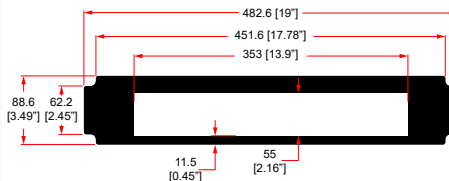

R1497/2UK-2TB

2U SHELF FOR 1 X Sky+ HD 2TB BOX