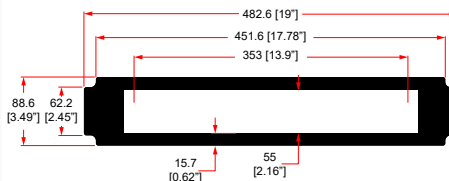

R1498/2UK-YVT100

2U SHELF FOR 1 X YOUVIEW HUMAX BOX