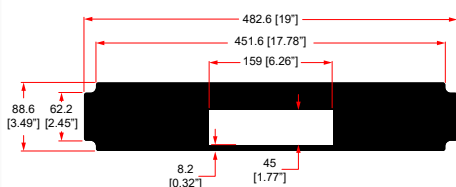

R1498/2UK-WII

2U SHELF FOR 1 X NINTENDO WII