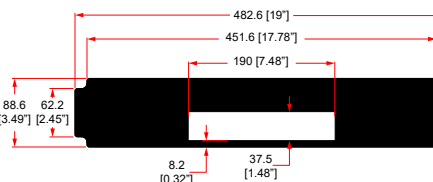

2U SHELF FOR 1 X SKY Q MINI BOX

R1498/2UK-YVT100

2U SHELF FOR 1 X YOUVIEW HUMAX BOX

Computers

R1498/2UK-MACMINI13

2U SHELF FOR 1 X MAC MINI (2013 MODEL)

Networks

R1498/2UK-Creston