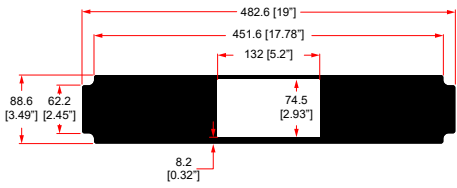

R1498/2UK-SB3

SONOS

2U SHELF FOR 3 X SONOS BRIDGE

R1498/2UK-SONOS1

SONOS

2U SHELF FOR 1 X SONOS CONNECT

R1498/2UK-SONOS2

SONOS