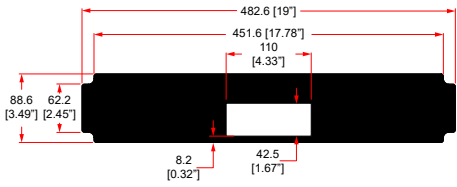

R1288-CBK Clamp Bar

SONOS

R1498/2UK-SB1

SONOS

2U SHELF FOR 1 X SONOS BRIDGE

R1498/2UK-SB2

SONOS

2U SHELF FOR 2 X SONOS BRIDGE