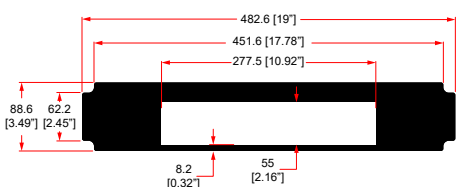

Video Game Consoles

R1498/3UK-PS4

3U SHELF FOR 1 X SONY PS4