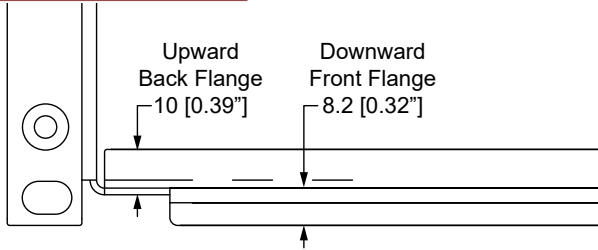

R1498 Flanges