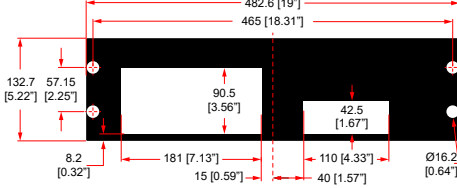

SONOS

1 x SONOS CONNECT:AMP

R1498/3UK-SONOSZP120

SONOS

3U SHELF FOR 2 x SONOS CONNECT:AMP

R1498/3UK-S120B1

SONOS

3U SHELF FOR 1 X SONOS CONNECT:AMP & 1 x SONOS BRIDGE