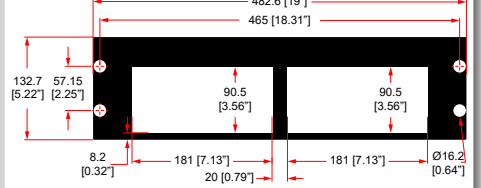

R1498/3UK-SONOSZP120

SONOS

3U SHELF FOR 2 x SONOS CONNECT:AMP