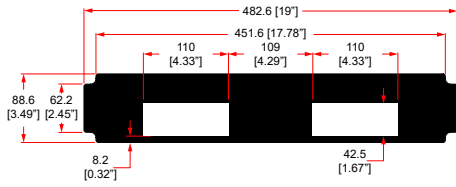

R1288-CBK Clamp Bar

SONOS

R1498/2UK-SB1

SONOS

2U SHELF FOR 1 X SONOS BRIDGE

R1498/2UK-SB2

SONOS

2U SHELF FOR 2 X SONOS BRIDGE