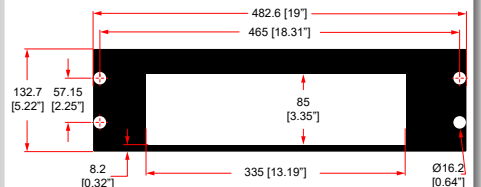

R1498/3UK-XBOX1

3U SHELF FOR 1 X MICROSOFT XBOX ONE

Streaming TV Boxes

R1498/1UK-ATV1

1U SHELF FOR 1 X APPLE TV Gen 3

R1498/1UK-ATV2

1U SHELF FOR 2 X APPLE TV Gen 3

R1498/2UK-ATV1