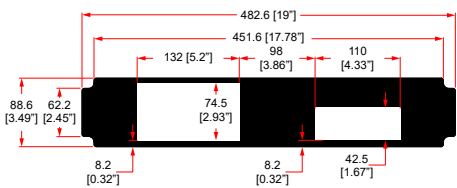

2U SHELF FOR 2 X SONOS CONNECT

R1498/2UK-SONOS3

SONOS

2U SHELF FOR 3 X SONOS CONNECT

R1498/2UK-S90B1

SONOS

2U SHELF FOR 1 X SONOS BRIDGE & 1 x SONOS CONNECT

R1498/3UK-SONOSZP120S