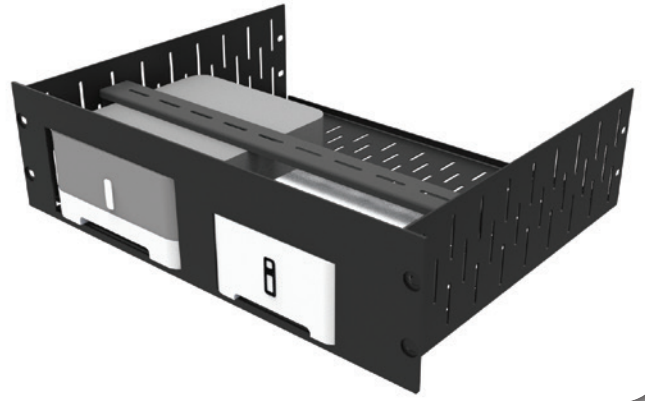

R1497 / R1498 Series Rack Shelves

*Rack Shelves With Custom
Magnetic Face Plate*

Comes with:

- 1 x Rack Mountable Vented Shelf
- 1 x Magnetic Face Plate with CNC Cut
- 1 x Clamp Bar to Help Secure Equipments

Custom front panels available for any piece of equipment on the market: AV equipment, Games Consoles etc.

R1498 Flanges

R1498/1UK-Shelf

R1498/2UK-Shelf

R1498/3UK-Shelf

R1497 Flanges

R1497/2UK-Shelf

R1497/3UK-Shelf

R1288-CBK Clamp Bar

SONOS

R1498/2UK-SB1

SONOS

2U SHELF FOR 1 X SONOS BRIDGE

R1498/2UK-SB2

SONOS

2U SHELF FOR 2 X SONOS BRIDGE