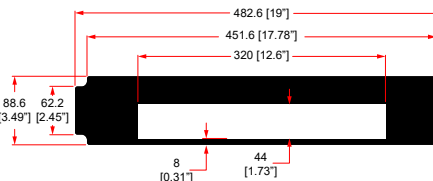

2U SHELF FOR 1 X SKY+ HD BOX Model DRX895

R1497/2UK-SKYHD

2U SHELF FOR 1 X SKY+ HD BOX Model DRX890

R1497/2UK-2TB

2U SHELF FOR 1 X Sky+ HD 2TB BOX

R1498/2UK-SKYQ

2U SHELF FOR 1 X SKY Q BOX

R1498-2UK-SKYQMINI