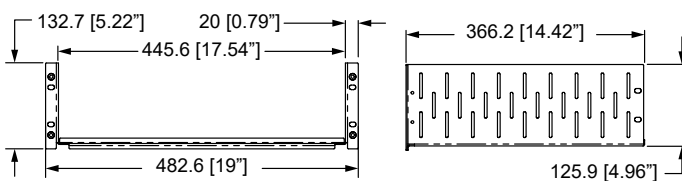

R1498/3UK-Shelf