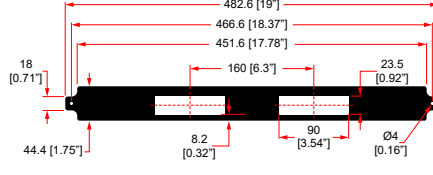

R1498/3UK-XBOX1

3U SHELF FOR 1 X MICROSOFT XBOX ONE

Streaming TV Boxes

R1498/1UK-ATV1

1U SHELF FOR 1 X APPLE TV Gen 3

R1498/1UK-ATV2

1U SHELF FOR 2 X APPLE TV Gen 3

R1498/2UK-ATV1