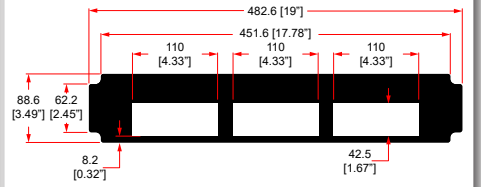

R1498/2UK-SB3

SONOS

2U SHELF FOR 3 X SONOS BRIDGE