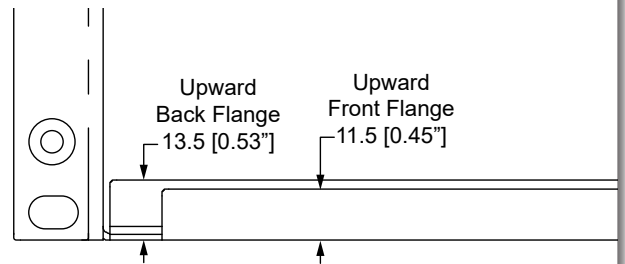

R1497 Flanges