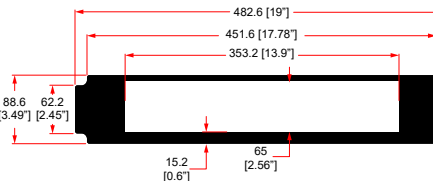

2U SHELF FOR 1 X APPLE TV Gen 4

R1498/2UK-ATV2

2U SHELF FOR 2 X APPLE TV Gen 4

R1498/2UK-ATV3

2U SHELF FOR 3 X APPLE TV Gen 4

R1498/1UK-ROKU4

1U SHELF FOR 1 X ROKU 4

R1497/2UK-SKY-DRX895