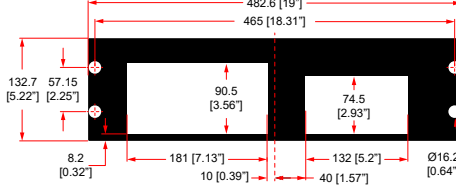

R1498/3UK-S12090

SONOS

3U SHELF FOR 1 X SONOS CONNECT:AMP & 1 x SONOS CONNECT