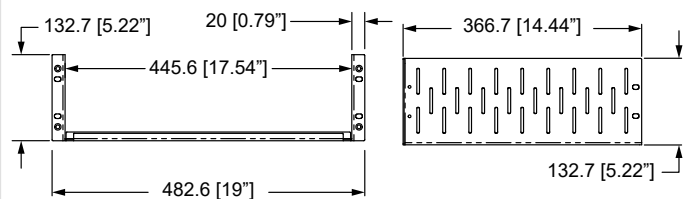

R1288-CBK Clamp Bar

SONOS

R1498/2UK-SB1

SONOS

2U SHELF FOR 1 X SONOS BRIDGE

R1498/2UK-SB2

SONOS

2U SHELF FOR 2 X SONOS BRIDGE