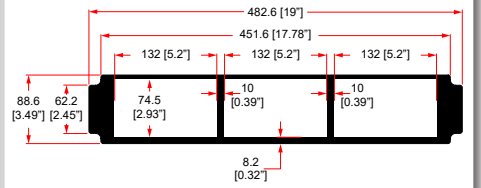

R1498/2UK-SONOS3

SONOS

2U SHELF FOR 3 X SONOS CONNECT