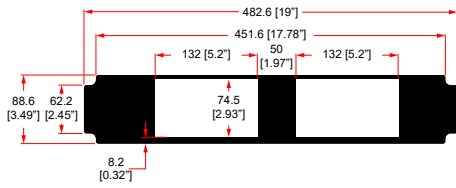

R1498/2UK-SB3

SONOS

2U SHELF FOR 3 X SONOS BRIDGE

R1498/2UK-SONOS1

SONOS

2U SHELF FOR 1 X SONOS CONNECT

R1498/2UK-SONOS2

SONOS