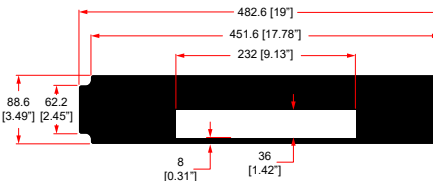

2U SHELF FOR 1 X SKY+ HD BOX Model DRX895

R1497/2UK-SKYHD

2U SHELF FOR 1 X SKY+ HD BOX Model DRX890

R1497/2UK-2TB

2U SHELF FOR 1 X Sky+ HD 2TB BOX

R1498/2UK-SKYQ

2U SHELF FOR 1 X SKY Q BOX

R1498-2UK-SKYQMINI