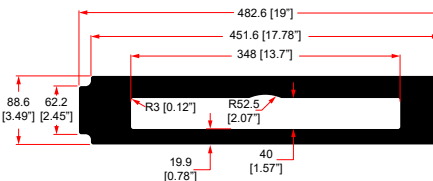

R1497/2UK-SKYHD

2U SHELF FOR 1 X SKY+ HD BOX Model DRX890