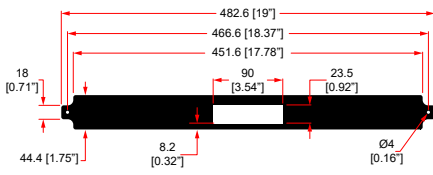

R1498/3UK-XBOX1

3U SHELF FOR 1 X MICROSOFT XBOX ONE

Streaming TV Boxes

R1498/1UK-ATV1

1U SHELF FOR 1 X APPLE TV Gen 3

R1498/1UK-ATV2

1U SHELF FOR 2 X APPLE TV Gen 3

R1498/2UK-ATV1