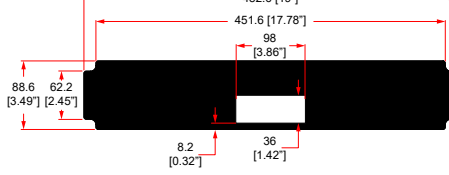

R1498/3UK-XBOX1

3U SHELF FOR 1 X MICROSOFT XBOX ONE

Streaming TV Boxes

R1498/1UK-ATV1

1U SHELF FOR 1 X APPLE TV Gen 3

R1498/1UK-ATV2

1U SHELF FOR 2 X APPLE TV Gen 3

R1498/2UK-ATV1