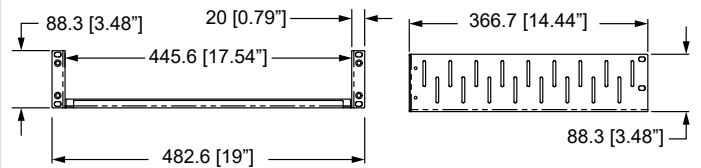

R1497/2UK-Shelf