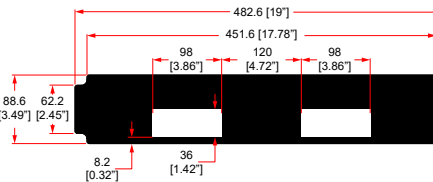

R1498/2UK-ATV2

2U SHELF FOR 2 X APPLE TV Gen 4