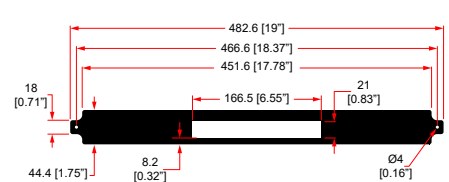

2U SHELF FOR 1 X APPLE TV Gen 4

R1498/2UK-ATV2

2U SHELF FOR 2 X APPLE TV Gen 4

R1498/2UK-ATV3

2U SHELF FOR 3 X APPLE TV Gen 4

R1498/1UK-ROKU4

1U SHELF FOR 1 X ROKU 4

R1497/2UK-SKY-DRX895