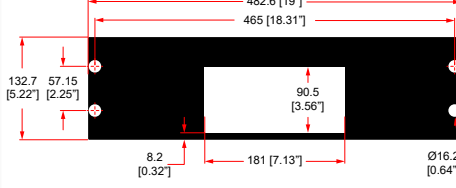

R1498/3UK-SONOSZP120S

SONOS

1 x SONOS CONNECT:AMP