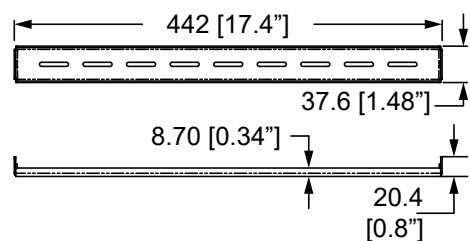

R1288-CBK Clamp Bar

SONOS

R1498/2UK-SB1

SONOS

2U SHELF FOR 1 X SONOS BRIDGE

R1498/2UK-SB2

SONOS

2U SHELF FOR 2 X SONOS BRIDGE