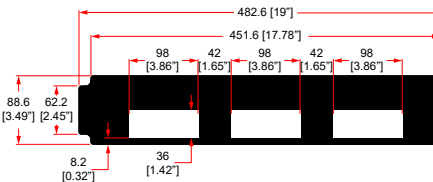

R1498/2UK-ATV3

2U SHELF FOR 3 X APPLE TV Gen 4