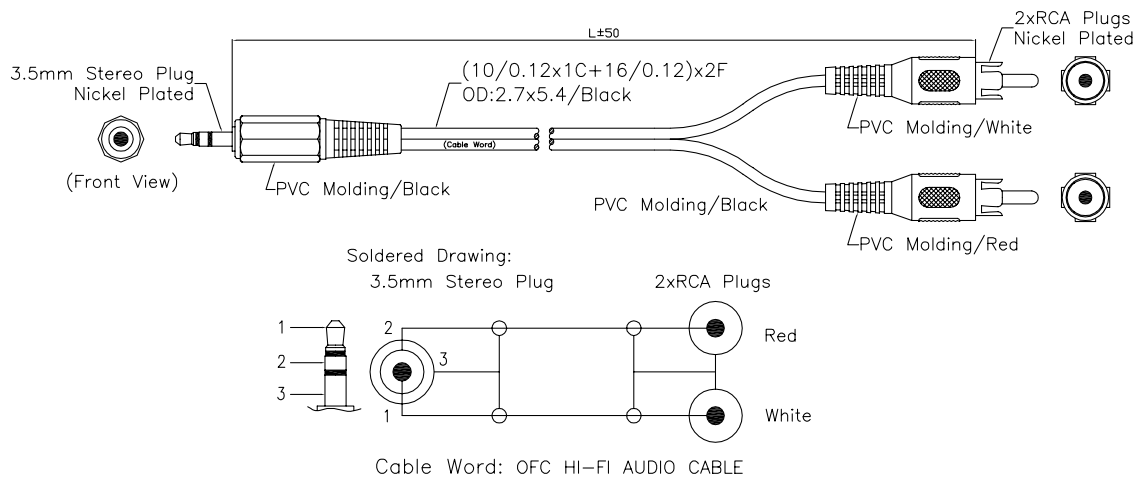

# 3.5mm Stereo Plug to Dual RCA Plugs Cable Assembly

## Diagram

Dimensions : Millimetres

## Part Number Table

Description	Length (L) m	Part Number
3.5mm Stereo Plug to Dual RCA Plugs Cable Assembly	3	PSG02700

**Important Notice :** This data sheet and its contents (the "Information") belong to the members of the AVNET group of companies (the "Group") or are licensed to it. No licence is granted for the use of it other than for information purposes in connection with the products to which it relates. No licence of any intellectual property rights is granted. The Information is subject to change without notice and replaces all data sheets previously supplied. The Information supplied is believed to be accurate but the Group assumes no responsibility for its accuracy or completeness, any error in or omission from it or for any use made of it. Users of this data sheet should check for themselves the Information and the suitability of the products for their purpose and not make any assumptions based on information included or omitted. Liability for loss or damage resulting from any reliance on the Information or use of it (including liability resulting from negligence or where the Group was aware of the possibility of such loss or damage arising) is excluded. This will not operate to limit or restrict the Group's liability for death or personal injury resulting from its negligence. pro-SIGNAL is the registered trademark of Premier Farnell Limited 2019.