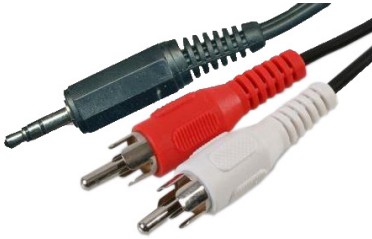

# 3.5mm Stereo Plug to Dual RCA Plugs Cable Assembly

## Part Number Table

Description	Length (L) m	Part Number
3.5mm Stereo Plug to Dual RCA Plugs Cable Assembly	3	PSG02700

**Important Notice :** This data sheet and its contents (the "Information") belong to the members of the AVNET group of companies (the "Group") or are licensed to it. No licence is granted for the use of it other than for information purposes in connection with the products to which it relates. No licence of any intellectual property rights is granted. The Information is subject to change without notice and replaces all data sheets previously supplied. The Information supplied is believed to be accurate but the Group assumes no responsibility for its accuracy or completeness, any error in or omission from it or for any use made of it. Users of this data sheet should check for themselves the Information and the suitability of the products for their purpose and not make any assumptions based on information included or omitted. Liability for loss or damage resulting from any reliance on the Information or use of it (including liability resulting from negligence or where the Group was aware of the possibility of such loss or damage arising) is excluded. This will not operate to limit or restrict the Group's liability for death or personal injury resulting from its negligence. pro-SIGNAL is the registered trademark of Premier Farnell Limited 2019.