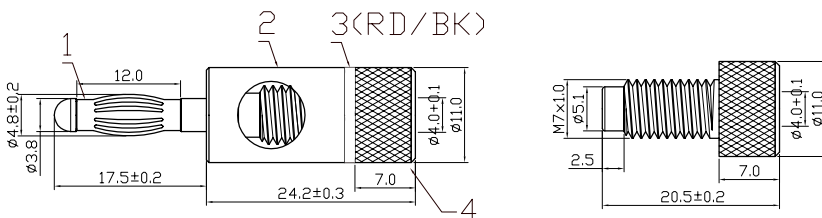

# 4mm Banana Plug, Pale Chrome Plated Red and Black Ring

pro-SIGNAL

## Diagram

Dimensions : Millimetres

Item	Designation	Material
1	Banana Plug	Beryllium Copper
2	Body	CU
3	Colour Band	PVC
4	Back Cover	CU

## Part Number Table

Description	Part Number
4mm Banana Plug, Pale Chrome Plated with Red Ring	PSG03599
4mm Banana Plug, Pale Chrome Plated with Black Ring	PSG03600

**Important Notice :** This data sheet and its contents (the "Information") belong to the members of the AVNET group of companies (the "Group") or are licensed to it. No licence is granted for the use of it other than for information purposes in connection with the products to which it relates. No licence of any intellectual property rights is granted. The Information is subject to change without notice and replaces all data sheets previously supplied. The Information supplied is believed to be accurate but the Group assumes no responsibility for its accuracy or completeness, any error in or omission from it or for any use made of it. Users of this data sheet should check for themselves the Information and the suitability of the products for their purpose and not make any assumptions based on information included or omitted. Liability for loss or damage resulting from any reliance on the Information or use of it (including liability resulting from negligence or where the Group was aware of the possibility of such loss or damage arising) is excluded. This will not operate to limit or restrict the Group's liability for death or personal injury resulting from its negligence. pro-SIGNAL is the registered trademark of Premier Farnell Limited 2019.