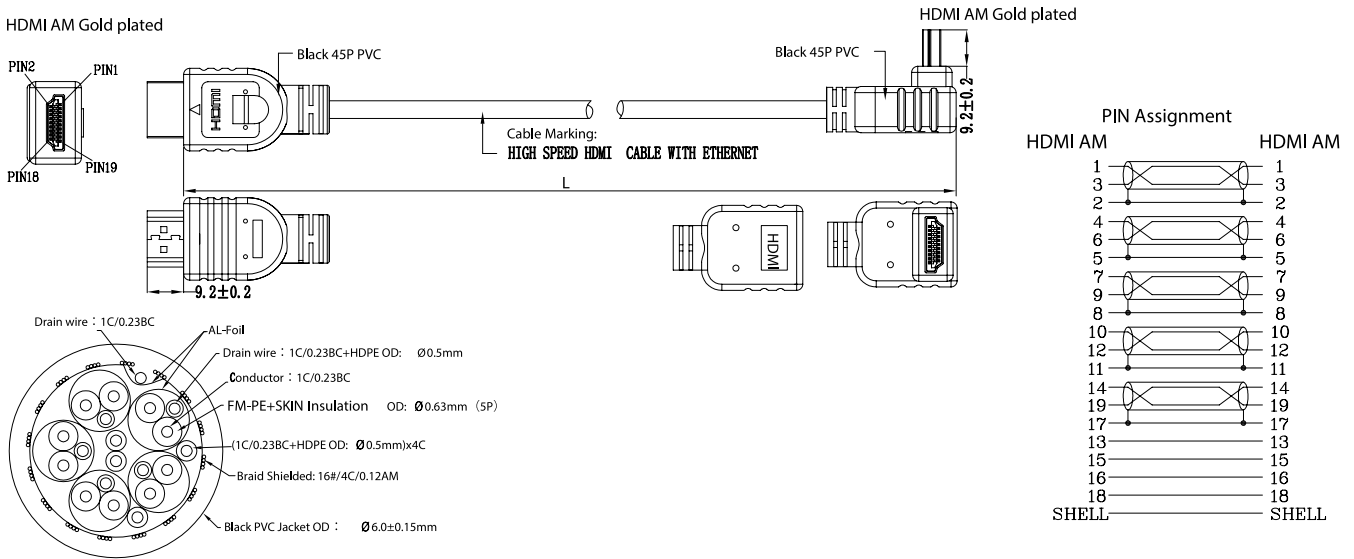

# HDMI Plug to 90 Deg. HDMI Plug

## Diagram

Dimensions : Millimetres

### Electrical Test:

- 100% Open Short MIS Wire Test
- Contact Resistance : 5Ω Max.
- Insulation Resistance : 5MΩ Min.
- HI-POT Test : DC 300V/10ms
- Pass 1080P Test

### Part Number Table

| Description                           | Length (m) | Part Number |
|---------------------------------------|------------|-------------|
| HDMI Plug to 90 Deg. HDMI Plug, Black | 1          | 24-16421    |
|                                       | 1.83       | 24-16422    |
|                                       | 3          | 24-16423    |