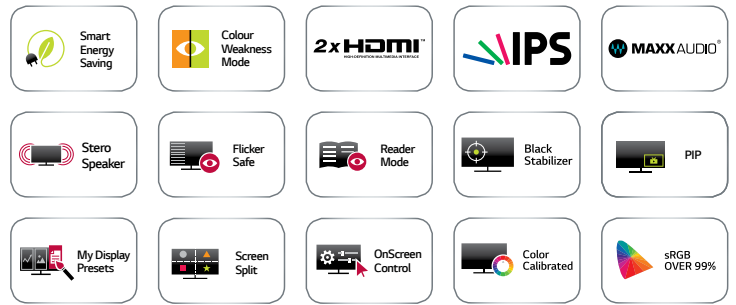

For more information
www.lg.com/uk/monitors

SPECIFICATION

OSD

Country	English, Germanic, French, Spanish, Italian, Swedish, Finnish, Portuguese, Polish, Russian, Greek, Chinese, Japanese, Korean, Ukrainian, Portuguese (Brazil), Hindi
Number of Language	17

SPECIAL FEATURE

Picture Mode	Custom, Reader 1, Reader 2, Photo, Cinema, Game, Colour Weakness
Reader Mode	Yes
Original Ratio	Yes
DDC/CI, HDCP	Yes
Intelligent Auto (Auto Adjustment)	Yes
Key Lock	Yes
Plug & Play	Yes
Response Time Control	Yes
Colour Calibrated	Yes
Flicker Safe	Yes
Automatic Standby	Yes
Six Axis Control	Yes
Smart Energy Saving	Yes
Super Resolution+	Yes
4 Screen Split	Yes
OnScreen Control	Yes
Others	Black Stabilizer

COLOUR

Front	Silver Spray
Back Cover	White
Stand	Silver Spray
Base	Silver Spray

STAND

Base Detachable	Yes
Tilt (Angle)	-2°~15°

SIZE (MM)

Set (With Stand)	W541 x D186.2 x H414.5
Set (Without Stand)	W541 x D46.6 x H313.3
Box	610x380x125
Wall Mount	75x75

WEIGHT (KG)

Set (With Stand)	3.2kg
Set (Without Stand)	2.9kg
Box	4.7kg

STANDARD

UL(cUL)	Yes
TUV-TYPE	Yes
FCC-B, CE	Yes
EPA 6.0	Yes
ErP	Yes
Windows	Win10

ACCESSORY

Power Cord, D-Sub, HDMI	Option
Stand Body	Yes
Stand Base	Yes
Cable Holder, Stand Cover	Yes
Screw (2EA)	Yes
CD, ESG	Yes
Manual	Yes