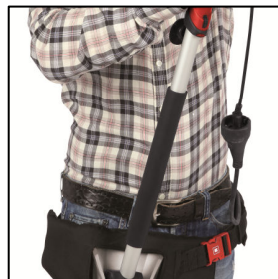

Einhell

EXPERT GE-EC 720 T Kit Pole-mounted powered pruner

Art.-No. 45.016.80

This pole-mounted powered pruner is excellent suitable for cutting or felling out of the ground of branches that lie higher. The length adjustable carrying belt warrants an equal weight distribution. The additional handle and the covering of the handle warrant a safety use. The 15° tilted saw head optimized the power transmission from the cutting unit to the cutting commodity. The length of the saw with the cutting mountings is because of the continuous extendable alu-telescopic handle variably adjustable from approx. 2.30 m – 2.90 m. So you can reach a working height up to approx. 4 m. When using the telescope tube extension you can reach a work height from approx. 4.50 m. The chain is easy to tension and change without using any tools.

Features

- Cable strain relief
- ON- OFF switch (1)
- Adjustable carrying strap with quick disconnect coupling (2)
- Length-and tilt adjustable additional handle with quick fastener (3)
- Separable telescopic aluminium tube (4)
- Large oil filler with quick fastener (5)
- OREGON – chromium chain with safety chipping teeth (low kick back) (6)
- OREGON - sword (7)
- Tool-free chain tensioning and tool-free chain changing (8)
- High quality metal gear for a long lifetime
- Transparent oil tank for automatic chain lubrication
- Magnetic sword fixation for an easy replace from the chain
- Claw stop
- Protection case

Standard accessories

- 50 cm Telescopic tube extension (9)
- Lap belt with telescopic tube support (10)

Technical Data

- Mains: 230 V ~ 50 Hz
- Power: 710 watt
- Length of bar: 200 mm
- Cutting length: 180 mm
- Cutting speed: 13 m/s
- Oil tank capacity approx.: 110 ml
- Product weight: 4.1 kg