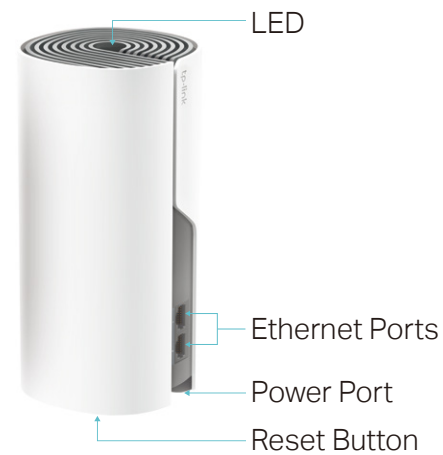

Work with All Deco Models

Form a Mesh network with your desired Deco models

All Deco models can work together. Just expand Mesh Wi-Fi coverage anytime by adding more Decos

Specifications

Hardware

- Ports: 2 10/100Mbps WAN/LAN Ports, 1 Power Port
- Buttons: 1 Reset button on the underside
- Antenna Type: 2 internal dual-band antennas per Deco unit
- Flash: 16 MB
- SDRAM: 128 MB
- Dimensions: 7.5 × 3.6 × 3.6 in. (190.5 × 90.7 × 90.7 mm)
- Power Adapter Input: 100-240V~ 50/60Hz 0.3A
- Power Adapter Output: 12V = 1A