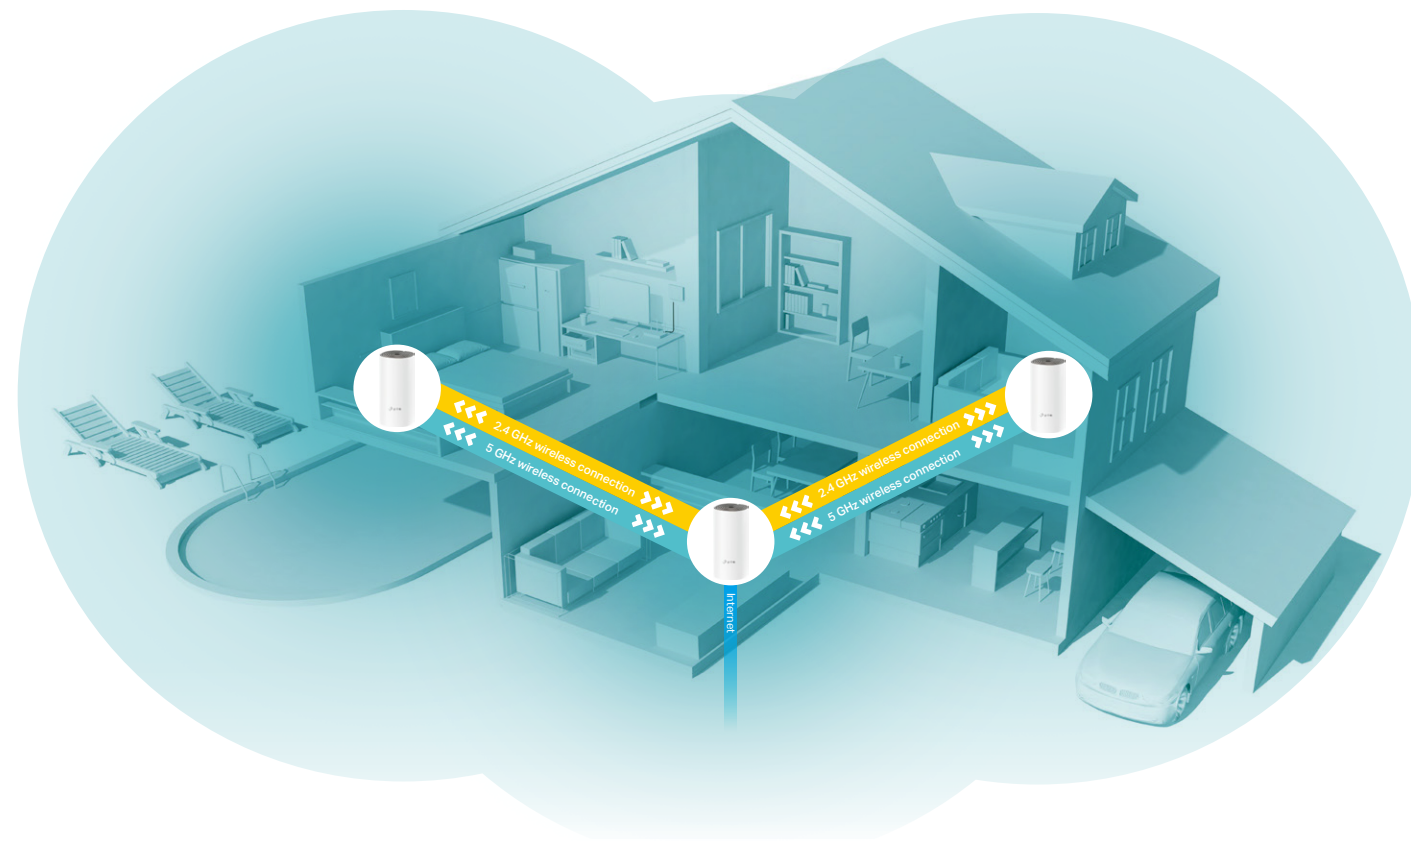

deco™

Whole Home Mesh Wi-Fi System
Seamless Roaming | Parental Controls | Easy Setup

AC1200 Whole Home Mesh Wi-Fi System

Deco E4

 tp-link

Highlights

Fast. Stable. Everywhere.

Deco is the simplest way to guarantee a strong Wi-Fi signal in every corner of your home. Enjoy fast, stable connections for an army of devices in a whole-home coverage. Setup is made easier with the Deco app there to walk you through every step.

Wi-Fi Dead-Zone Killer

Eliminate weak signal areas with whole home Wi-Fi. No more searching around for a stable connection.

No More Buffering

3x faster AC1200 dual band Wi-Fi ensures a smooth gaming and 4K streaming experience with 11ac Wave 2 MU-MIMO technology and provides lag-free connections for up to 100 devices.

TP-Link Mesh Technology

Deco units work together to form one unified Wi-Fi network with a single SSID. Walk through your home and stay connected with the fastest possible speeds thanks to Deco's seamless coverage and Plug-and-Play Mesh Technology.

Parental Controls

Limit online time and block inappropriate content according to unique profiles created for each family member.

Features

Assisted Setup

Easily set up Decos and find the ideal spot to place each unit