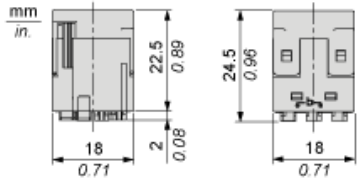

### Main

Range of product	Harmony XB6E
Accessory / separate part type	Connector
Accessory / separate part category	Connection accessory

Fast-Connection Sockets

Dimensions

PC Board Dimensions in mm