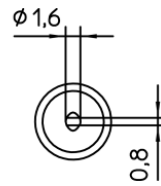

CT5 B7

Product no.: 4CT5B7-1

Benefits

For this purpose, we recommend: