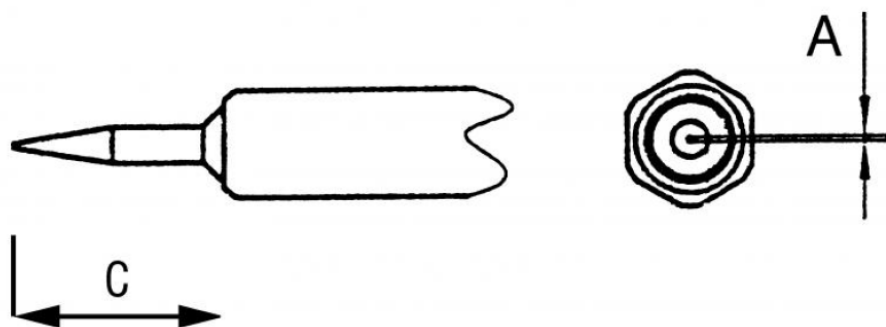

NT 1S

Product no.: NT1S

Benefits