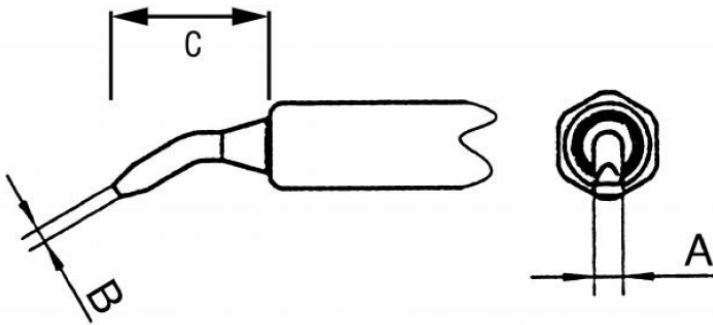

NT 1X

Product no.: NT1X

Benefits