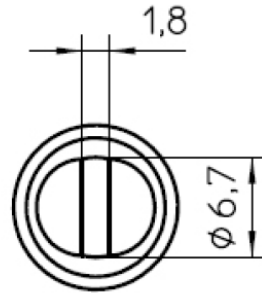

LHT E

Product no.: T0054445199

Benefits