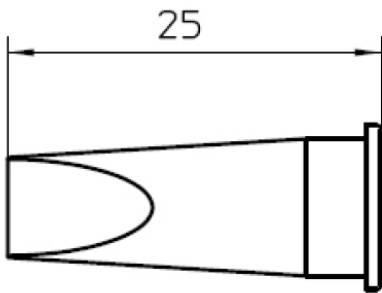

LHT E

Product no.: T0054445199

Benefits