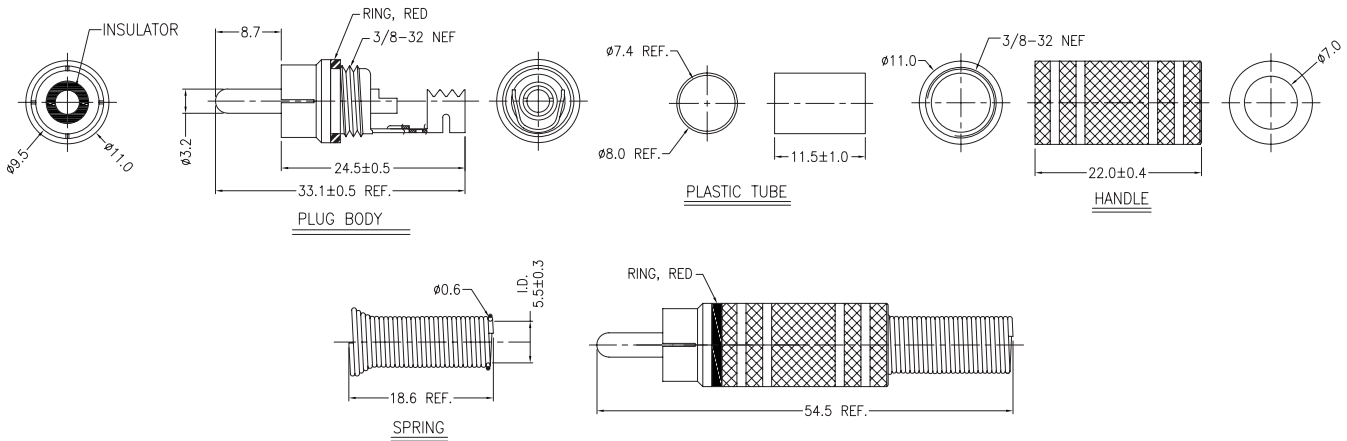

Red RCA Plug Gold Plated

Specifications

Plug Body and Terminals	: Brass, Gold-Plated
Handle	: Brass, Gold-Plated
Spring	: Steel, Gold-Plated
Insulator	: ABS, White
Plastic Tube	: PE, Transparent

Diagram

Dimensions : Millimetres

Part Number Table

Description	Part Number
Red RCA Plug, Gold Plated	27-900

Important Notice : This data sheet and its contents (the "Information") belong to the members of the AVNET group of companies (the "Group") or are licensed to it. No licence is granted for the use of it other than for information purposes in connection with the products to which it relates. No licence of any intellectual property rights is granted. The Information is subject to change without notice and replaces all data sheets previously supplied. The Information supplied is believed to be accurate but the Group assumes no responsibility for its accuracy or completeness, any error in or omission from it or for any use made of it. Users of this data sheet should check for themselves the Information and the suitability of the products for their purpose and not make any assumptions based on information included or omitted. Liability for loss or damage resulting from any reliance on the Information or use of it (including liability resulting from negligence or where the Group was aware of the possibility of such loss or damage arising) is excluded. This will not operate to limit or restrict the Group's liability for death or personal injury resulting from its negligence. MCM is the registered trademark of Premier Farnell Limited 2019.