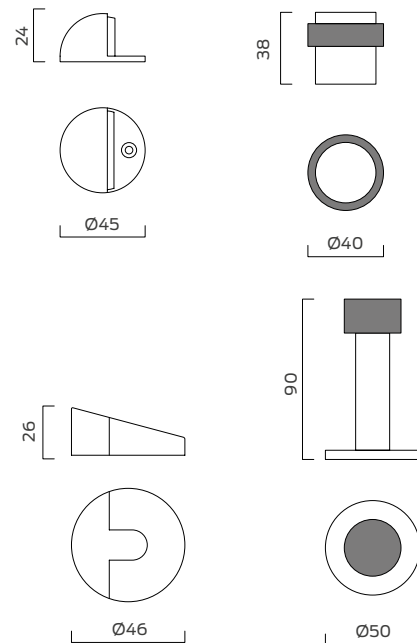

ALLEGION

Allegion (UK) Limited

35 Rocky Lane, Aston, Birmingham B6 5RQ

Tel: +44 (0) 121 380 2400

Email: inspec@allegion.com