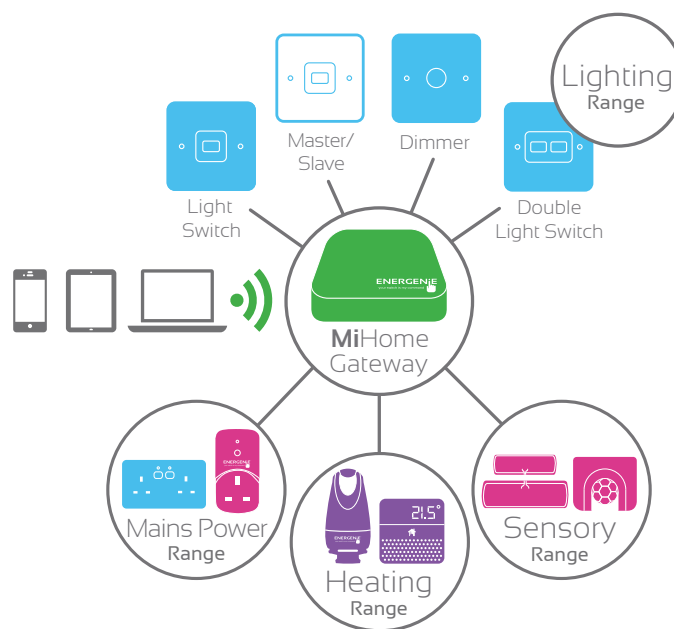

Technical Information

- Model: MIHO009, MIHO071, MIHO072, MIHO073
- Radio frequency: 433.92MHz
- Transmission range: 30m (in open area)
- Rating: 220-240V 50Hz, 1A, 250W
- Terminal connections: L, LI, SLAVE
- Energenie recommends using dimmable LED bulbs

MiHome lets you take control of your heating, lighting and appliances from anywhere