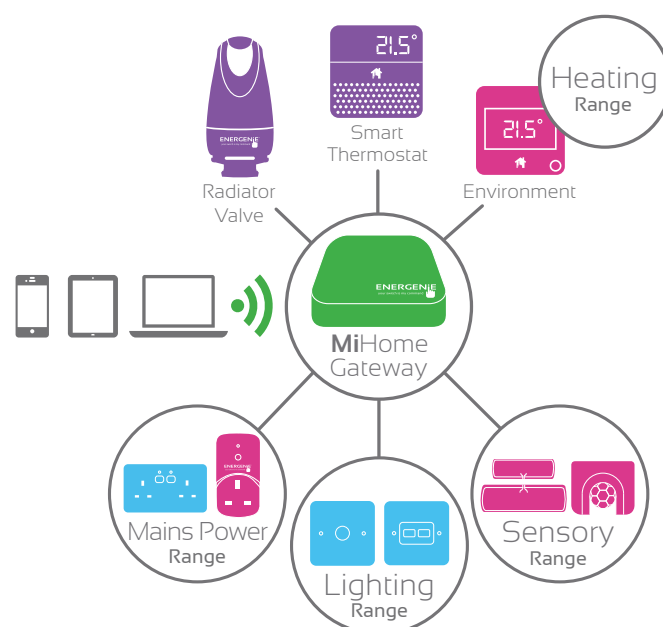

ENERGENIE®
your switch is my command

0844 412 7923
energenie4u.co.uk

Essential

Control

Monitor

Control &
Monitor