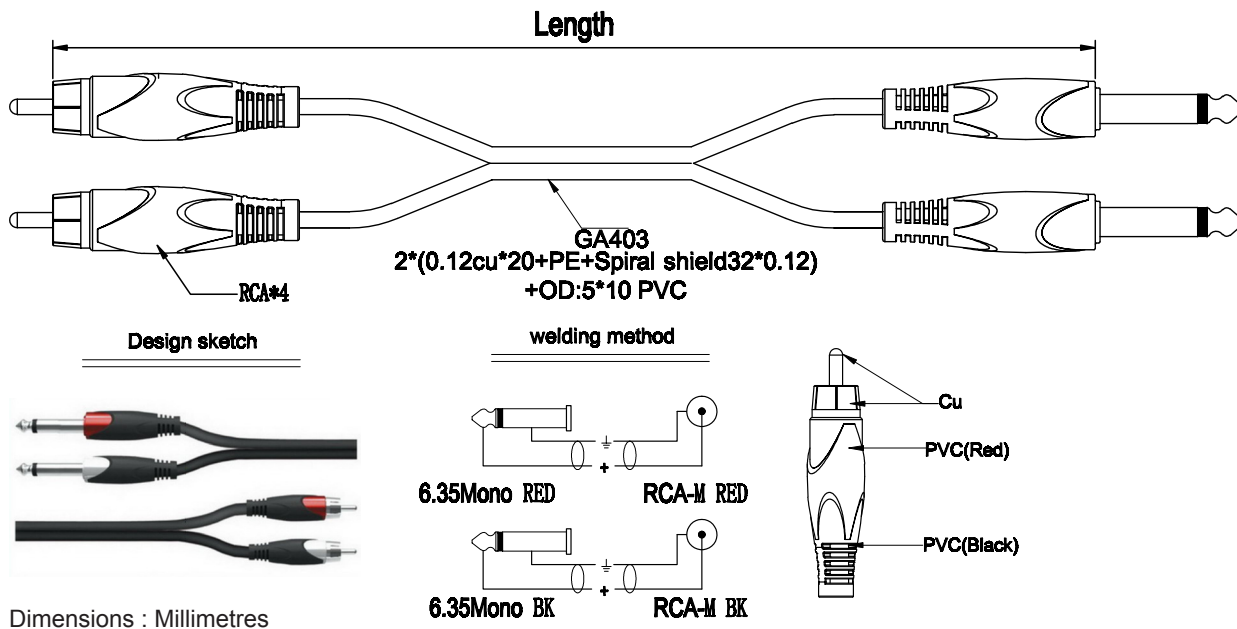

2× RCA/Phono Plug to 2× 1/4" Mono Phone Plug

RoHS
Compliant

Diagram

Part Number Table

Description	Length	Part Number
2× RCA/Phono Plug to 2× 1/4" Mono Phone Plug	3 ft (914.4mm)	24-16246
	6 ft (1.83m)	24-16247