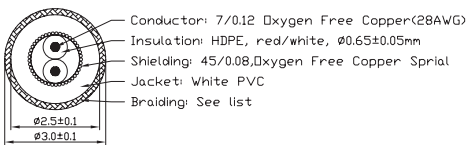

3.5mm Stereo Phone Plug to Plug Cable Assembly 3 Feet (914.4 mm)

**RoHS
Compliant**

Diagram

Dimensions : Millimetres

No.	Components	Material	Finish	Qty
1	3.5 SP Connector	Brass	Gold plated	2
2	3.5 SP Shell	AL	See the *Shell Colour	2
3	3.5 Plug Inner Molding	PVC	Black	1

Part Number Table

Description	*Shell Colour	Braiding	Part Number
3.5mm Stereo Phone Plug to Plug Cable Assembly 3 Feet (914.4 mm)	Silver	White Nylon and AL foil (Gold)	24-16267
	Red	Red Nylon and AL foil (Silver)	24-16269
	Blue	Blue Nylon and AL foil (Silver)	24-16271
	Black	Black Nylon and AL foil (Silver)	24-16273