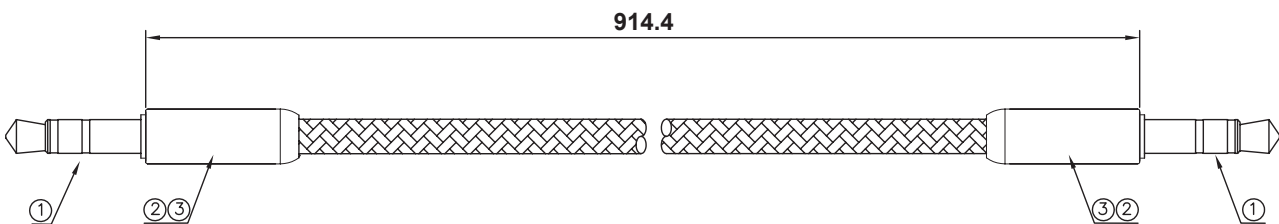

3.5mm Stereo Phone Plug to Plug Cable Assembly 3 Feet (914.4 mm)

**RoHS
Compliant**

Diagram

Dimensions : Millimetres

No.	Components	Material	Finish	Qty
1	3.5 SP Connector	Brass	Gold plated	2
2	3.5 SP Shell	AL	See the *Shell Colour	2
3	3.5 Plug Inner Molding	PVC	Black	1

Part Number Table

Description	*Shell Colour	Braiding	Part Number
3.5mm Stereo Phone Plug to Plug Cable Assembly 3 Feet (914.4 mm)	Silver	White Nylon and AL foil (Gold)	24-16267
	Red	Red Nylon and AL foil (Silver)	24-16269
	Blue	Blue Nylon and AL foil (Silver)	24-16271
	Black	Black Nylon and AL foil (Silver)	24-16273