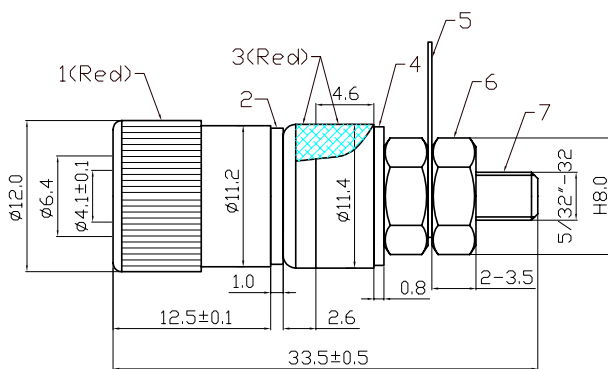

Small Binding Post, Red

pro-SIGNAL

Diagram

Item	Designation	Material
1	Shell	ABS
2	Washer	Cu
3	Plastic Handle	ABS
4	Washes	Fe
5	Earthing Patch	Fe
6	Nut	Zn
7	Body	Cu

Dimensions : Millimetres

Part Number Table

Description	Colour	Part Number
Small Binding Post	Red	PSG03571

Important Notice : This data sheet and its contents (the "Information") belong to the members of the AVNET group of companies (the "Group") or are licensed to it. No licence is granted for the use of it other than for information purposes in connection with the products to which it relates. No licence of any intellectual property rights is granted. The Information is subject to change without notice and replaces all data sheets previously supplied. The Information supplied is believed to be accurate but the Group assumes no responsibility for its accuracy or completeness, any error in or omission from it or for any use made of it. Users of this data sheet should check for themselves the Information and the suitability of the products for their purpose and not make any assumptions based on information included or omitted. Liability for loss or damage resulting from any reliance on the Information or use of it (including liability resulting from negligence or where the Group was aware of the possibility of such loss or damage arising) is excluded. This will not operate to limit or restrict the Group's liability for death or personal injury resulting from its negligence. pro-SIGNAL is the registered trademark of Premier Farnell Limited 2019.