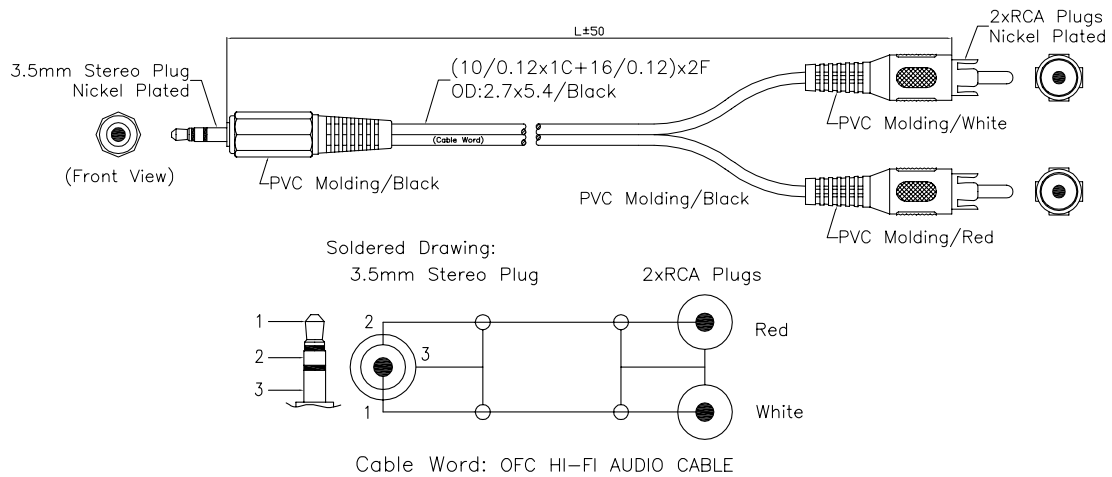

# 3.5mm Stereo Plug-to-2 RCA Plugs Hi-Fi Audio Cable Assembly

pro-SIGNAL

## Diagram

Dimensions : Millimetres

## Part Number Table

Description	Length (L)	Part Number
3.5mm Stereo Plug-to-2 RCA Plugs Hi-Fi Audio Cable Assembly	150mm (6")	PSG03061
	6 Ft. (1.83m)	PSG02699

**Important Notice :** This data sheet and its contents (the "Information") belong to the members of the AVNET group of companies (the "Group") or are licensed to it. No licence is granted for the use of it other than for information purposes in connection with the products to which it relates. No licence of any intellectual property rights is granted. The Information is subject to change without notice and replaces all data sheets previously supplied. The Information supplied is believed to be accurate but the Group assumes no responsibility for its accuracy or completeness, any error in or omission from it or for any use made of it. Users of this data sheet should check for themselves the Information and the suitability of the products for their purpose and not make any assumptions based on information included or omitted. Liability for loss or damage resulting from any reliance on the Information or use of it (including liability resulting from negligence or where the Group was aware of the possibility of such loss or damage arising) is excluded. This will not operate to limit or restrict the Group's liability for death or personal injury resulting from its negligence. pro-SIGNAL is the registered trademark of Premier Farnell Limited 2019.