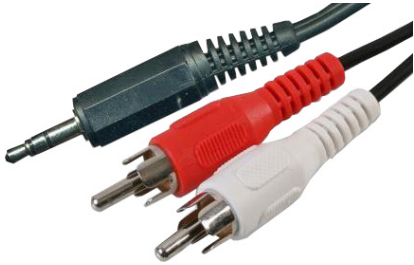

# 3.5mm Stereo Plug-to-2 RCA Plugs Hi-Fi Audio Cable Assembly

pro-SIGNAL

## Part Number Table

Description	Length (L)	Part Number
3.5mm Stereo Plug-to-2 RCA Plugs Hi-Fi Audio Cable Assembly	150mm (6")	PSG03061
	6 Ft. (1.83m)	PSG02699

**Important Notice :** This data sheet and its contents (the "Information") belong to the members of the AVNET group of companies (the "Group") or are licensed to it. No licence is granted for the use of it other than for information purposes in connection with the products to which it relates. No licence of any intellectual property rights is granted. The Information is subject to change without notice and replaces all data sheets previously supplied. The Information supplied is believed to be accurate but the Group assumes no responsibility for its accuracy or completeness, any error in or omission from it or for any use made of it. Users of this data sheet should check for themselves the Information and the suitability of the products for their purpose and not make any assumptions based on information included or omitted. Liability for loss or damage resulting from any reliance on the Information or use of it (including liability resulting from negligence or where the Group was aware of the possibility of such loss or damage arising) is excluded. This will not operate to limit or restrict the Group's liability for death or personal injury resulting from its negligence. pro-SIGNAL is the registered trademark of Premier Farnell Limited 2019.