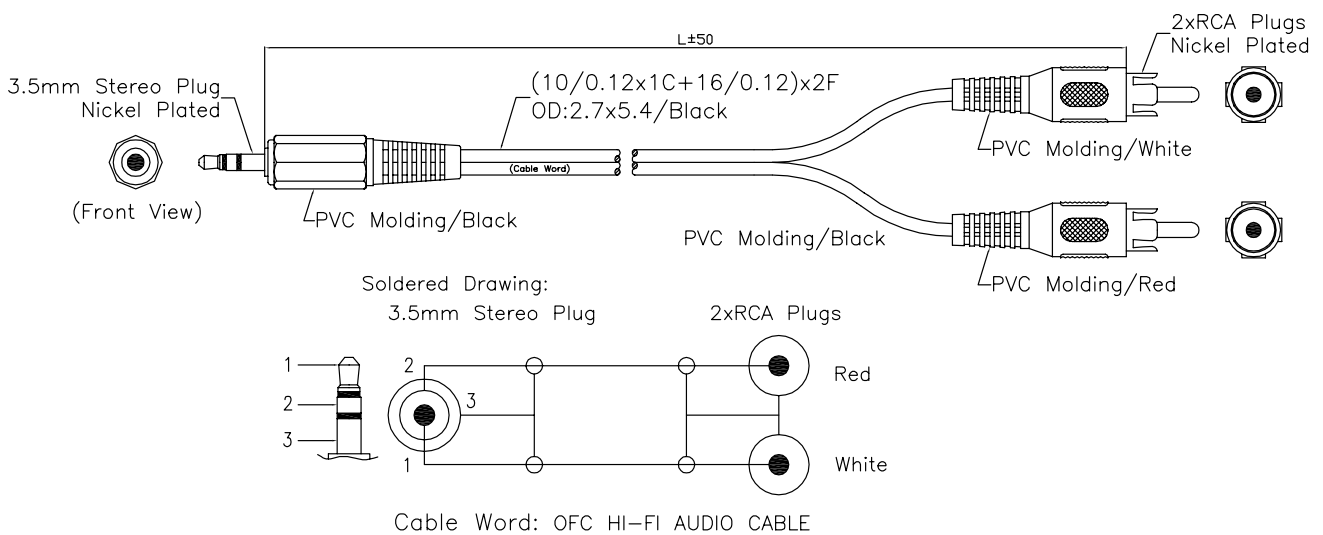

3.5mm Stereo Plug-to-2x RCA Plugs Cable Assembly

pro-SIGNAL

Diagram

Dimensions : Millimetres

Part Number Table

Description	Length (L)	Part Number
3.5mm Stereo Plug-to-2x RCA Plugs Cable Assembly	1.5 Ft. (0.5m)	PSG03063