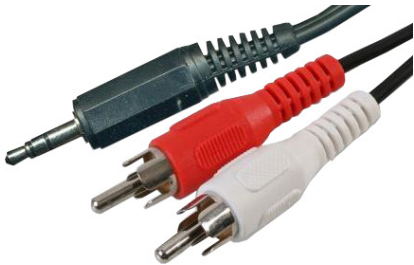

3.5mm Stereo Plug-to-2x RCA Plugs Cable Assembly

pro-SIGNAL

Diagram

Dimensions : Millimetres

Part Number Table

Description	Length (L)	Part Number
3.5mm Stereo Plug-to-2x RCA Plugs Cable Assembly	1.5 Ft. (0.5m)	PSG03063