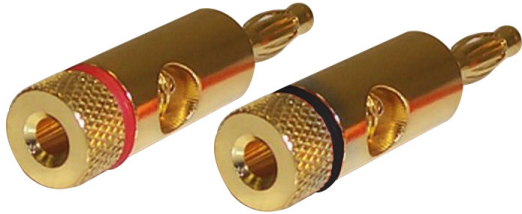

4mm Banana Plug Gold Black or Red

Diagram

No.	Designation	Material
1	Banana Plug	Beryllium Copper
2	Body	Cu
3	Colour Band	PVC
4	Back Cover	Cu

Dimensions : Millimetres

Part Number Table

Description	Colour	Part Number
4mm Banana Plug Gold	Black	PSG01681
	Red	PSG01682