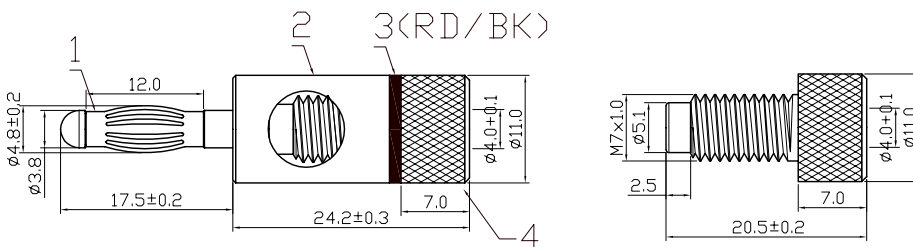

4mm Banana Plug Gold Black or Red

Diagram

No.	Designation	Material
1	Banana Plug	Beryllium Copper
2	Body	Cu
3	Colour Band	PVC
4	Back Cover	Cu

Dimensions : Millimetres

Part Number Table

Description	Colour	Part Number
4mm Banana Plug Gold	Black	PSG01681
	Red	PSG01682