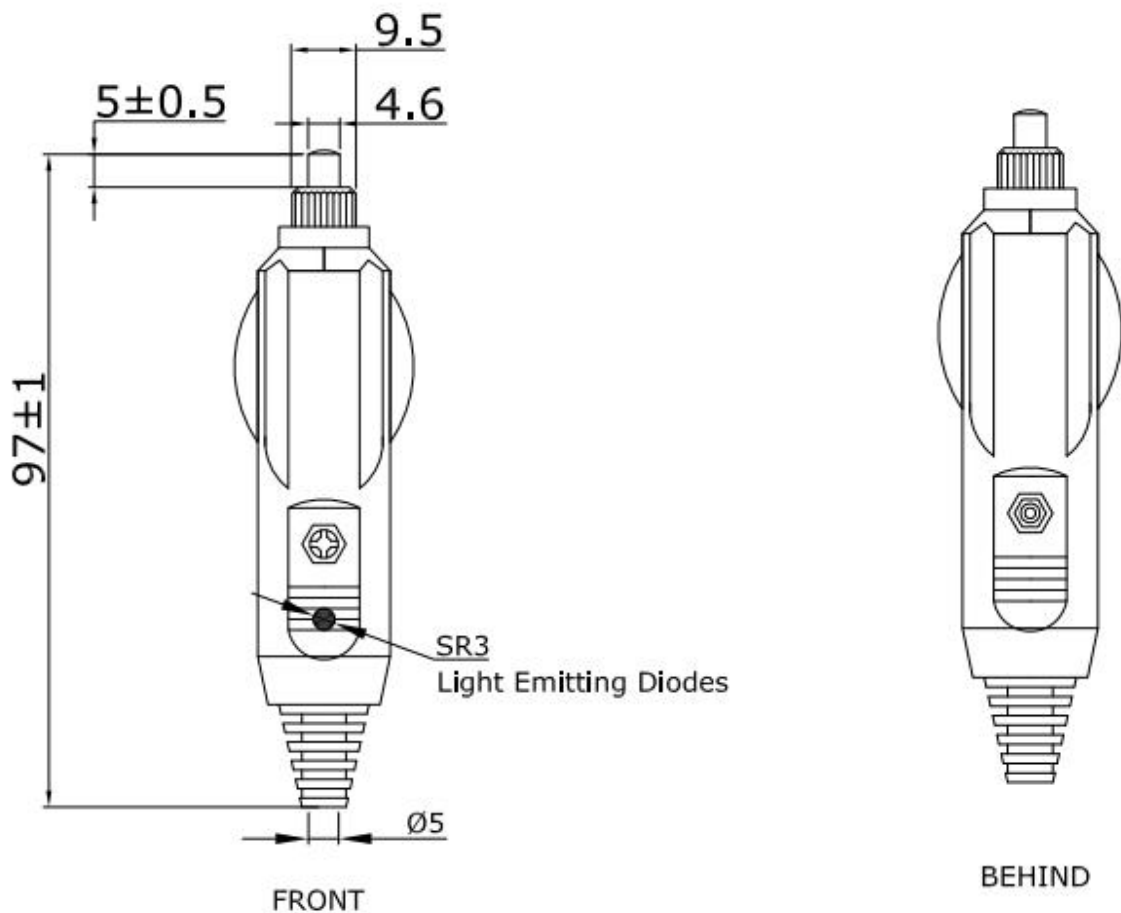

Connector

Specification:

Part Number: PSG08518

Description: 12V Cigarette Lighter Plug

Body Material: ABS

Supplied with a 3A fuse

Standards:

RoHS compliant

Dimensions may differ from those shown