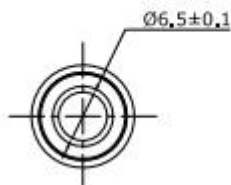

Connector

Specification:

Part Number: PSG08656
Description: 1/4" Stereo Jack Coupler, Socket to Socket
Connector A: 6.35mm Stereo Jack Socket
Connector B: 6.35mm Stereo Jack Socket
Body Color: Black
Plating: Nickel Plated

Standards:

RoHS compliant

WIRING DIAGRAM