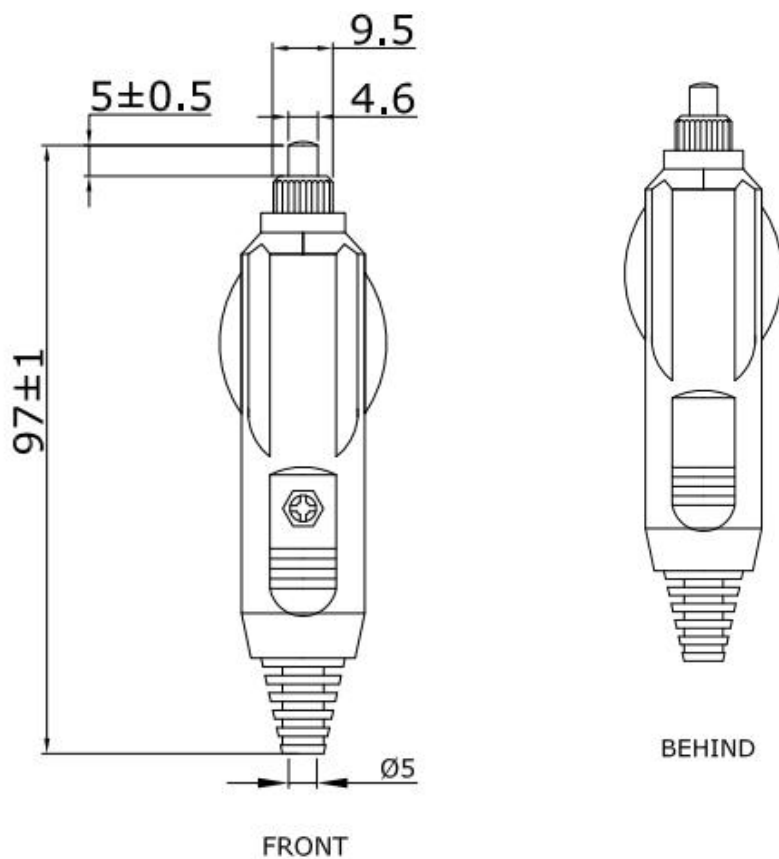

Connector

Specification:

Part Number: PSG08685

Description: 12V Car Cigarette Lighter Plug

Body Material: ABS

Supplied with a 3A fuse

Standards:

RoHS compliant

Dimensions may differ from those shown