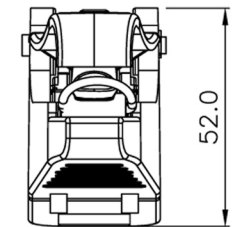

Specifications

- Weight: 104g
- Dimensions: 169.74 x 31.49 x 52mm (approx.)
- Colour: Black and gray
- Material: ABS+PC, UL 94-V0

Packaging: supplied in individual poly bag then in bags of 10

EAN: 5055386507273

Commodity Code: 82032090

ROHS Compliant

Code: TCje

SCALE 1/4

**Material:**

BODY: ABS+PC, UL 94-V0, RAL9011 black

HANDLE: ABS+PC, UL 94-V0, RAL9011 black

COMPRESSOR: ABS+PC, UL 94-V0, RAL7035 grey