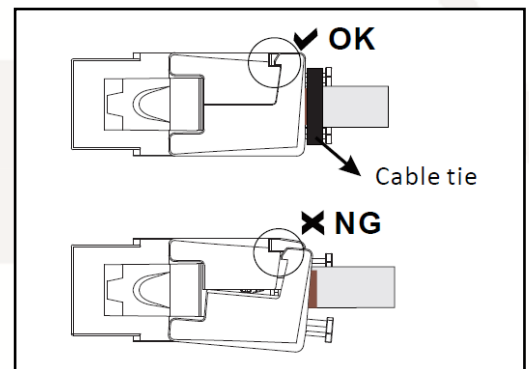

Easy Closing Tool

Easy Closing Tool for Keystones (TCje)

This tool helps in the easy termination of keystone jacks, particularly useful when significant number of terminations must be made.

Features

- Easy to use
- Minimum effort required
- Particularly designed for use with SGKSje and SEKje

Specifications

- Weight: 104g
- Dimensions: 169.74 x 31.49 x 52mm (approx.)
- Colour: Black and gray
- Material: ABS+PC, UL 94-V0

Packaging: supplied in individual poly bag then in bags of 10

EAN: 5055386507273

Commodity Code: 82032090

ROHS Compliant

Code: TCje

SCALE 1/4

**Material:**

BODY: ABS+PC, UL 94-V0, RAL9011 black

HANDLE: ABS+PC, UL 94-V0, RAL9011 black

COMPRESSOR: ABS+PC, UL 94-V0, RAL7035 grey