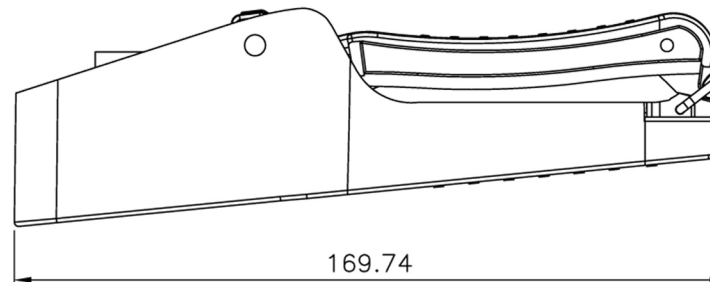

Material:

BODY: ABS+PC, UL 94-V0, RAL9011 black

HANDLE: ABS+PC, UL 94-V0, RAL9011 black

COMPRESSOR: ABS+PC, UL 94-V0, RAL7035 grey