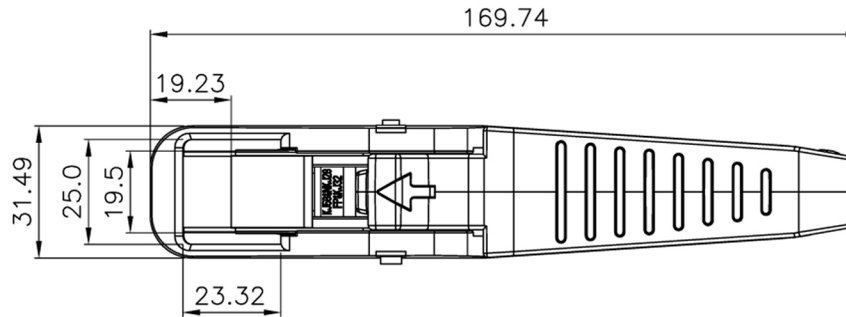

Specifications

- Weight: 104g
- Dimensions: 169.74 x 31.49 x 52mm (approx.)
- Colour: Black and gray
- Material: ABS+PC, UL 94-V0

Packaging: supplied in individual poly bag then in bags of 10

EAN: 5055386507273

Commodity Code: 82032090

ROHS Compliant

Code: TCje

SCALE 1/4

**Material:**

BODY: ABS+PC, UL 94-V0, RAL9011 black

HANDLE: ABS+PC, UL 94-V0, RAL9011 black

COMPRESSOR: ABS+PC, UL 94-V0, RAL7035 grey