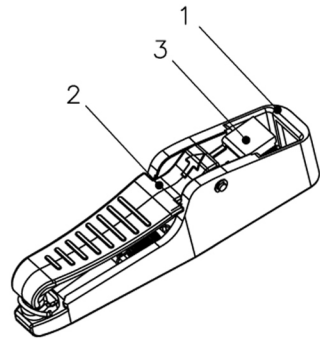

Easy Closing Tool

Easy Closing Tool for Keystones (TCje)

This tool helps in the easy termination of keystone jacks, particularly useful when significant number of terminations must be made.

Features

- Easy to use
- Minimum effort required
- Particularly designed for use with SGKSje and SEKje

Specifications

- Weight: 104g
- Dimensions: 169.74 x 31.49 x 52mm (approx.)
- Colour: Black and gray
- Material: ABS+PC, UL 94-V0

Packaging: supplied in individual poly bag then in bags of 10

EAN: 5055386507273

Commodity Code: 82032090

ROHS Compliant

Code: TCje

SCALE 1/4

**Material:**

BODY: ABS+PC, UL 94-V0, RAL9011 black

HANDLE: ABS+PC, UL 94-V0, RAL9011 black

COMPRESSOR: ABS+PC, UL 94-V0, RAL7035 grey