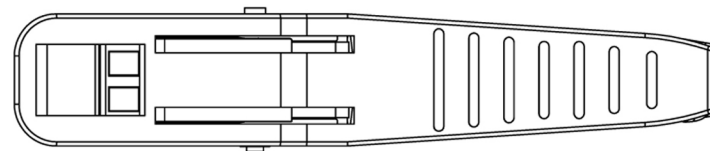

Specifications

- Weight: 104g
- Dimensions: 169.74 x 31.49 x 52mm (approx.)
- Colour: Black and gray
- Material: ABS+PC, UL 94-V0

Packaging: supplied in individual poly bag then in bags of 10

EAN: 5055386507273

Commodity Code: 82032090

ROHS Compliant

Code: TCje

SCALE 1/4

**Material:**

BODY: ABS+PC, UL 94-V0, RAL9011 black

HANDLE: ABS+PC, UL 94-V0, RAL9011 black

COMPRESSOR: ABS+PC, UL 94-V0, RAL7035 grey