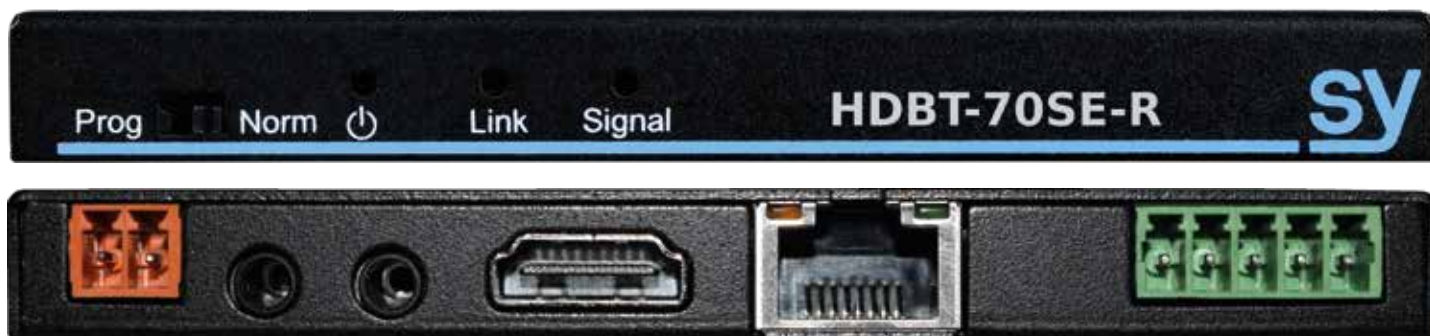

# Ultra slim HDBaseT 70m Receiver

HDBT Slim 70SE Receiver

## HDBT SLIM 70SE RECEIVER

The HDBT-70SE-R is the Ultimate slimmest HDBaseT Receiver compatible to use with other SY Matrices and Multi-format Switches such as MUHDBT-44P/ 88P, MUBT-44EC/88EC, HDBT-282S, HDBT-231-70, MFT-31V and MFT-31C. This Slim receiver supports with other devices in broadcasting HDMI 4K, 30 UHD Video up to 40M (3840 x 2160) and 1080p up to 70M. 48V Power supply required.

## FEATURES

- **Ultimate Slim HDBaseT (only 11.5mm)**
- **Status Indicator for link**
- **70m HDBaseT output @1080p**
- **40m @4K 30 UHD**
- **All inputs and outputs on same edge**
- **Bi -Directional RS232, HDMI type A, RJ45 and IR Control.**
- **Supports all HDMI resolutions up to 4K and 2K (including 1080p, 1080i....480p, 480i)**