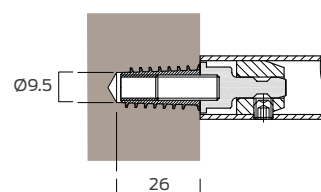

Description:	D pull handle - Round bar section							
Ref:	4722.20.200	4722.22.200	4722.20.300	4722.22.300	4722.20.400	4722.22.400	4722.20.600	4722.22.600
Diameter: mm	20	22	20	22	20	22	20	22
Centres:	200		300		400		600	

For back to back assembly simply order 2 individual pull handles and one standard fixing pack.

Ref:	Description
4726	Standard fixing pack for timber, metal or glass doors

Optional rose mount fixings

One fixing pack is required for each pull handle and they must be ordered according to the pull handle diameter (20 or 22mm).

Roses are supplied with stainless steel face fixing screws. Snap fit push on covers conceal all fixings.

Ref:	Description
4725.20	Face fixed rose mounting kit for 20mm diameter pull handles.
4725.22	Face fixed rose mounting kit for 22mm diameter pull handles.

Bolt through - single pull handle

Secret fix - single pull handle

Back to back pair on timber door

Back to back pair on glass door

ALLEGION 

Allegion (UK) Limited

Bescot Crescent, Walsall, West Midlands WS1 4DL