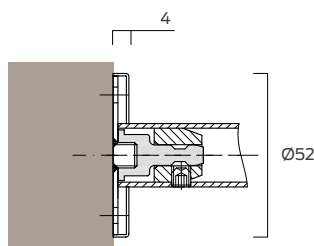

Description:	D pull handle - Round bar section							
Ref:	4722.20.200	4722.22.200	4722.20.300	4722.22.300	4722.20.400	4722.22.400	4722.20.600	4722.22.600
Diameter: mm	20	22	20	22	20	22	20	22
Centres:	200		300		400		600	

Certification

- Fire tested to EN 1634 for use on fire doors up to 90 minutes timber and 4hr steel
- DoP available at www.britoninspec.co.uk

Features & Functions

- Pull handles over 300mm are compliant with BS 8300 recommendations
- Available in 20mm and 22mm diameter
- Each pull handle can be used individually for single sided applications or as a pair mounted back to back
- Standard fixing pack capable of various mounting options (see overleaf)
- Optional face fixing roses

For back to back assembly simply order 2 individual pull handles and one standard fixing pack.

Ref:	Description
4726	Standard fixing pack for timber, metal or glass doors

Optional rose mount fixings

One fixing pack is required for each pull handle and they must be ordered according to the pull handle diameter (20 or 22mm).

Roses are supplied with stainless steel face fixing screws. Snap fit push on covers conceal all fixings.

Ref:	Description
4725.20	Face fixed rose mounting kit for 20mm diameter pull handles.
4725.22	Face fixed rose mounting kit for 22mm diameter pull handles.