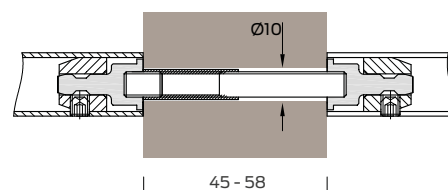

Description:	D pull handle - Round bar section							
Ref:	4722.20.200	4722.22.200	4722.20.300	4722.22.300	4722.20.400	4722.22.400	4722.20.600	4722.22.600
Diameter: mm	20	22	20	22	20	22	20	22
Centres:	200		300		400		600	

For back to back assembly simply order 2 individual pull handles and one standard fixing pack.

Ref:	Description
4726	Standard fixing pack for timber, metal or glass doors

Optional rose mount fixings

One fixing pack is required for each pull handle and they must be ordered according to the pull handle diameter (20 or 22mm).

Roses are supplied with stainless steel face fixing screws. Snap fit push on covers conceal all fixings.

Ref:	Description
4725.20	Face fixed rose mounting kit for 20mm diameter pull handles.
4725.22	Face fixed rose mounting kit for 22mm diameter pull handles.

Bolt through - single pull handle

Secret fix - single pull handle

Back to back pair on timber door

Back to back pair on glass door

ALLEGION 

Allegion (UK) Limited

Bescot Crescent, Walsall, West Midlands WS1 4DL