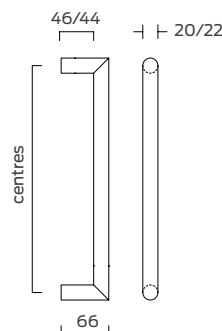

4700 Series

Pull handle furniture

A range of mitred round bar pull handles designed to complement the mitred lever furniture.

Available in 2 diameters and a variety of lengths. See overleaf for fixing packs and fixing variations including optional face fixing roses.

Description:	D pull handle - Round bar section							
Ref:	4722.20.200	4722.22.200	4722.20.300	4722.22.300	4722.20.400	4722.22.400	4722.20.600	4722.22.600
Diameter: mm	20	22	20	22	20	22	20	22
Centres:	200		300		400		600	

Certification

- Fire tested to EN 1634 for use on fire doors up to 90 minutes timber and 4hr steel
- DoP available at www.britoninspec.co.uk

Features & Functions

- Pull handles over 300mm are compliant with BS 8300 recommendations
- Available in 20mm and 22mm diameter
- Each pull handle can be used individually for single sided applications or as a pair mounted back to back
- Standard fixing pack capable of various mounting options (see overleaf)
- Optional face fixing roses

For back to back assembly simply order 2 individual pull handles and one standard fixing pack.

Ref:	Description
4726	Standard fixing pack for timber, metal or glass doors

Optional rose mount fixings

One fixing pack is required for each pull handle and they must be ordered according to the pull handle diameter (20 or 22mm).