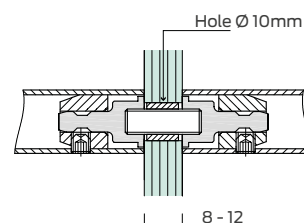

Description:	D pull handle - Round bar section							
Ref:	4722.20.200	4722.22.200	4722.20.300	4722.22.300	4722.20.400	4722.22.400	4722.20.600	4722.22.600
Diameter: mm	20	22	20	22	20	22	20	22
Centres:	200		300		400		600	

For back to back assembly simply order 2 individual pull handles and one standard fixing pack.

Ref:	Description
4726	Standard fixing pack for timber, metal or glass doors

Optional rose mount fixings

One fixing pack is required for each pull handle and they must be ordered according to the pull handle diameter (20 or 22mm).

Roses are supplied with stainless steel face fixing screws. Snap fit push on covers conceal all fixings.

Ref:	Description
4725.20	Face fixed rose mounting kit for 20mm diameter pull handles.
4725.22	Face fixed rose mounting kit for 22mm diameter pull handles.

Bolt through - single pull handle

Secret fix - single pull handle

Back to back pair on timber door

Back to back pair on glass door

ALLEGION 

Allegion (UK) Limited

Bescot Crescent, Walsall, West Midlands WS1 4DL