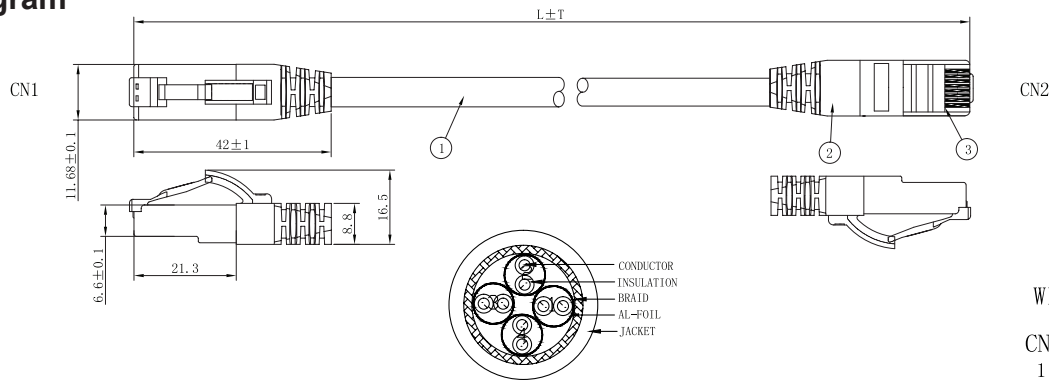

Ethernet Cable Assemblies
SFTP Cat6, RJ45 Straight Plug to RJ45 Straight Plug

**RoHS
Compliant**

Specifications

Minimum Bending Radius : 50mm
 Working Temperature : -10°C to +60°C
 Storage Temperature : -20°C to +75°C

Diagram

WIRING DIAGRAM

No.	Part Name	Description
1	Cable	CAT6 S/FTP(27AWG BC×1P+AL-FOIL)×4+Braid (ELMO), Jacket: PVC/Beige (Ral 7035) OD: 5.8 ±0.2mm
2	Connector	RJ45 8P8C Shielded Plug,Pin Gold Plated, Transparent Red
3	Over Mold	PVC Colour Beige (RAL 7035)

Part Number Table

Description	Length L (m)	Part Number
RJ45 Ethernet Cable Assembly, Cat6, SFTP, Beige	0.5	MP000602
	10	MP000603
	15	MP000604
	1	MP000605
	2	MP000606
	3	MP000607
	5	MP000608

Important Notice : This data sheet and its contents (the "Information") belong to the members of the AVNET group of companies (the "Group") or are licensed to it. No licence is granted for the use of it other than for information purposes in connection with the products to which it relates. No licence of any intellectual property rights is granted. The Information is subject to change without notice and replaces all data sheets previously supplied. The Information supplied is believed to be accurate but the Group assumes no responsibility for its accuracy or completeness, any error in or omission from it or for any use made of it. Users of this data sheet should check for themselves the Information and the suitability of the products for their purpose and not make any assumptions based on information included or omitted. Liability for loss or damage resulting from any reliance on the Information or use of it (including liability resulting from negligence or where the Group was aware of the possibility of such loss or damage arising) is excluded. This will not operate to limit or restrict the Group's liability for death or personal injury resulting from its negligence. Multicomp Pro is the registered trademark of Premier Farnell Limited 2019.