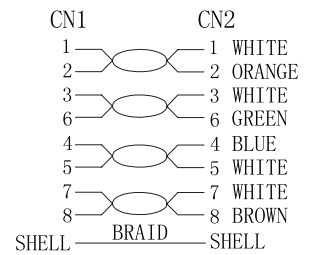

Ethernet Cable Assemblies
SFTP Cat6, RJ45 Straight Plug to RJ45 Straight Plug

**RoHS
Compliant**

Specifications

Minimum Bending Radius : 50mm
 Working Temperature : -10°C to +60°C
 Storage Temperature : -20°C to +75°C

Diagram

WIRING DIAGRAM

No.	Part Name	Description
1	Cable	CAT6 S/FTP(27AWG BC×1P+AL-FOIL)×4+Braid (ELMO), Jacket: PVC/Beige (Ral 7035) OD: 5.8 ±0.2mm
2	Connector	RJ45 8P8C Shielded Plug,Pin Gold Plated, Transparent Red
3	Over Mold	PVC Colour Beige (RAL 7035)