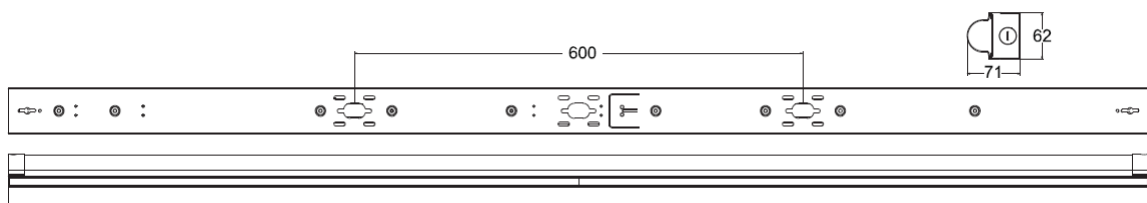

Specifications

- LED type = SMD2835
- CRI = >80
- CCT = 3000K, 4000K, 6000K single or switchable
- Power Factor = >0.95
- Colour Index = Ra>80
- Input Voltage = AC220-240V 50/60Hz
- Operating Voltage = DC36-42V
- Operating Temp = -15 degC to +50 degC
- Storage Temp = -25 degC to +55 degC
- IP Rating = IP20
- Life Span = 50,000 hours
- Warranty = 5 years

Product Size	CCT		LM/W		
	Single	Rated Power	3000K/4000K/6000K		
4ft/1227x62x72mm	T	30W	80	110	90
4ft/1227x62x72mm	T	45W	80	110	90
5ft/1527x62x72mm	T	35W	80	110	90
5ft/1527x62x72mm	T	55W	80	110	90
6ft/1791x62x72mm	T	45W	80	110	90
6ft/1791x62x72mm	T	65W	80	110	90
4ft/1227x62x72mm	S	30W	100	110	110
4ft/1227x62x72mm	S	45W	100	110	110
5ft/1527x62x72mm	S	35W	100	110	110
5ft/1527x62x72mm	S	55W	100	110	110
6ft/1791x62x72mm	S	45W	100	110	110
6ft/1791x62x72mm	S	65W	100	110	110