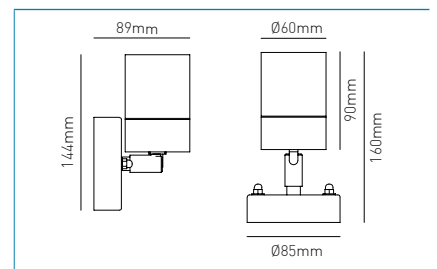

IP44
RATED

LETO

ADJUSTABLE WALL LIGHT

TECHNICAL

* Lamps not included

Colour temp	Product code	Wattage	Lamp type
N/A	ZN-26536-SST	35W Max	1 x GU10*
N/A	ZN-26536-BLK		
N/A	ZN-26536-WHT		
N/A	ZN-26536-COP		

Dimensions

GENERAL

Input voltage	220-240V
Constructional material	Metal
Class	1
IP rating	IP44
Weight (kg)	0.46kg
Fixings & Instructions supplied	Yes

Energy efficiency rating

PRODUCT DATA

Product code	Description	Colour	EAN
ZN-26536-SST	Leto Adjustable Wall Light	Stainless Steel	5020024512087
ZN-26536-BLK	Leto Adjustable Wall Light	Black	5020024704017
ZN-26536-WHT	Leto Adjustable Wall Light	White	5020024704024
ZN-26536-COP	Leto Adjustable Wall Light	Copper	5020024703706