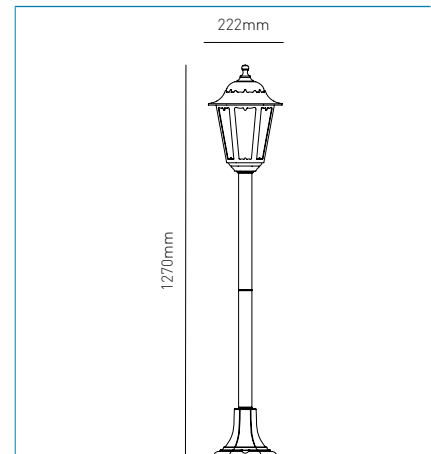

IP44
RATED

5 YEAR
GUARANTEE

BIANCA
TALL POST LANTERN

TECHNICAL

* Lamps not included

Colour temp	Product code	Wattage	Lamp type
N/A	CZ-25148-BLK	60W Max	1 x E27 GLS*

GENERAL

Input voltage	220-240V
Constructional material	Polycarbonate & Glass
Class	2
IP rating	IP44
Weight (kg)	N/A
Fixings & Instructions supplied	Yes

PRODUCT DATA

Product code	Description	Colour	EAN
CZ-25148-BLK	Bianca Tall Post Lantern	Black	5020024605833

Dimensions

Energy efficiency rating

This luminaire is compatible with bulbs of the energy classes: