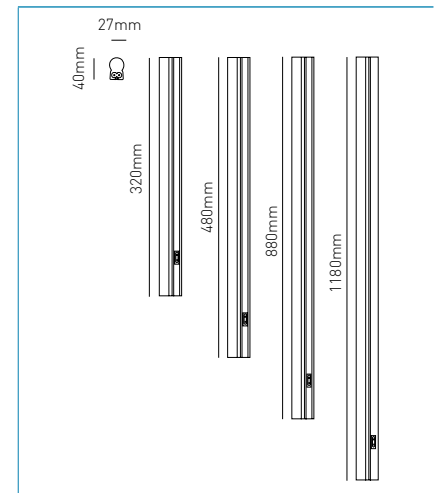

Simple to butt connect fittings together

IP20
RATED

LED

NO DRIVER
REQUIRED

BUDE

UNDER CABINET LINK LIGHT

TECHNICAL

Colour temp	Product code	Length	Weight	Wattage	lm	lm/W
WW / 3000K	ELA-28418-WHT	320mm	N/A	4W	400	100
WW / 3000K	ELA-28419-WHT	480mm	N/A	7W	700	100
WW / 3000K	ELA-28420-WHT	880mm	N/A	12W	1000	83
WW / 3000K	ELA-28421-WHT	1180mm	N/A	14W	1200	85
CW / 4000K	ELA-28414-WHT	320mm	N/A	4W	400	100
CW / 4000K	ELA-28415-WHT	480mm	N/A	7W	700	100
CW / 4000K	ELA-28416-WHT	880mm	N/A	12W	1000	83
CW / 4000K	ELA-28417-WHT	1180mm	N/A	14W	1200	85

Dimensions

GENERAL

Input voltage	220-240V
Constructional material	Plastic
Class	2
IP rating	IP20
Fixings & Instructions supplied	Yes

Energy efficiency rating

This luminaire is compatible with bulbs of the energy classes: A++, A+, A

LED

874/2012

PRODUCT DATA

Product code	Description	Colour	EAN
ELA-28418-WHT	Bude 320mm LED Link Light Warm White	White/Opal	5020024703928
ELA-28419-WHT	Bude 480mm LED Link Light Warm White	White/Opal	5020024703935
ELA-28420-WHT	Bude 880mm LED Link Light Warm White	White/Opal	5020024703942
ELA-28421-WHT	Bude 1180mm LED Link Light Warm White	White/Opal	5020024703959
ELA-28414-WHT	Bude 320mm LED Link Light Natural White	White/Opal	5020024703881
ELA-28415-WHT	Bude 480mm LED Link Light Natural White	White/Opal	5020024703898
ELA-28416-WHT	Bude 880mm LED Link Light Natural White	White/Opal	5020024703904
ELA-28417-WHT	Bude 1180mm LED Link Light Natural White	White/Opal	5020024703911