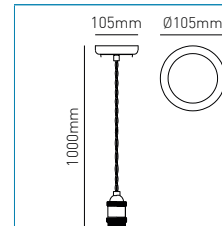

DALE
CABLE SET

PRODUCT DATA

Product Code	INL-27988-ABRS
Constructional material	Metal & Fabric
Colour	Antique Brass/Champagne Twisted Cable
EAN	5020024516252

FEATURES & BENEFITS

Adjustable cable length

Dimensions

DALE
CABLE SET

PRODUCT DATA

Product Code	INL-27988-PEW
Constructional material	Metal & Fabric
Colour	Pewter/Black Twisted Cable
EAN	5020024513985

FEATURES & BENEFITS

Adjustable cable length

Dimensions

DALE
CABLE SET

PRODUCT DATA

Product Code	INL-27988-ACOP
Constructional material	Metal & Fabric
Colour	Antique Copper/Black Twisted Cable
EAN	5020024516269

FEATURES & BENEFITS

Adjustable cable length

Dimensions

DALE
CABLE SET

PRODUCT DATA

Product Code	INL-27988-BRZ
Constructional material	Metal & Fabric
Colour	Bronze/Black Twisted Cable
EAN	5020024513992

FEATURES & BENEFITS

Adjustable cable length

Dimensions