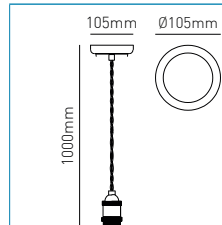

DALE
CABLE SET

PRODUCT DATA

Product Code	INL-27988-ABRS
Constructional material	Metal & Fabric
Colour	Antique Brass/Champagne Twisted Cable
EAN	5020024516252

FEATURES & BENEFITS

Adjustable cable length

Dimensions

DALE
CABLE SET

PRODUCT DATA

Product Code	INL-27988-PEW
Constructional material	Metal & Fabric
Colour	Pewter/Black Twisted Cable
EAN	5020024513985

FEATURES & BENEFITS

Adjustable cable length

Dimensions

DALE
CABLE SET

PRODUCT DATA

Product Code	INL-27988-ACOP
Constructional material	Metal & Fabric
Colour	Antique Copper/Black Twisted Cable
EAN	5020024516269

FEATURES & BENEFITS

Adjustable cable length

Dimensions

DALE
CABLE SET

PRODUCT DATA

Product Code	INL-27988-BRZ
Constructional material	Metal & Fabric
Colour	Bronze/Black Twisted Cable
EAN	5020024513992

FEATURES & BENEFITS

Adjustable cable length

Dimensions