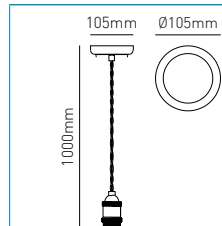

DALE
CABLE SET

PRODUCT DATA

Product Code	INL-27988-ABRS
Constructional material	Metal & Fabric
Colour	Antique Brass/Champagne Twisted Cable
EAN	5020024516252

FEATURES & BENEFITS

Adjustable cable length

Dimensions

DALE
CABLE SET

PRODUCT DATA

Product Code	INL-27988-PEW
Constructional material	Metal & Fabric
Colour	Pewter/Black Twisted Cable
EAN	5020024513985

FEATURES & BENEFITS

Adjustable cable length

Dimensions

DALE
CABLE SET

PRODUCT DATA

Product Code	INL-27988-ACOP
Constructional material	Metal & Fabric
Colour	Antique Copper/Black Twisted Cable
EAN	5020024516269

FEATURES & BENEFITS

Adjustable cable length

Dimensions

DALE
CABLE SET

PRODUCT DATA

Product Code	INL-27988-BRZ
Constructional material	Metal & Fabric
Colour	Bronze/Black Twisted Cable
EAN	5020024513992

FEATURES & BENEFITS

Adjustable cable length

Dimensions