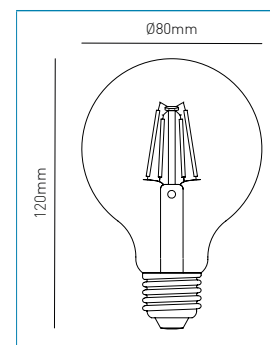

Product Code	INL-ST64-LED-BC-CLR
Wattage	6W
Lumen	500
Lumen/W	83
Colour Temperature	2200K
EAN	5020024000881

Dimensions

15 000 HOURS

450 LUMENS

DIMMABLE

A<sup>+</sup>

15 000 HOURS

500 LUMENS

DIMMABLE

A<sup>+</sup>

LED FILAMENT

4W E27 G80

LED FILAMENT

4W E27 G80

PRODUCT DATA

Product Code	INL-G80-LED-ES-TNT
Wattage	4W
Lumen	250
Lumen/W	62
Colour Temperature	2200K
EAN	5020024000942

Dimensions

PRODUCT DATA

Product Code	INL-G80-LED-ES-CLR
Wattage	4W
Lumen	300
Lumen/W	75
Colour Temperature	2200K
EAN	5020024000980

Dimensions

15 000 HOURS

250 LUMENS

DIMMABLE

A<sup>+</sup>