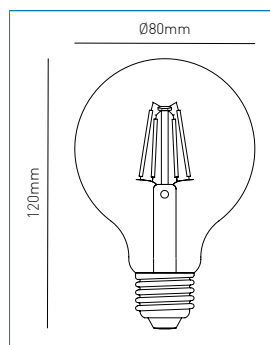

Product Code	INL-ST64-LED-BC-CLR
Wattage	6W
Lumen	500
Lumen/W	83
Colour Temperature	2200K
EAN	5020024000881

Dimensions

15 000 HOURS

450 LUMENS

DIMMABLE

A<sup>+</sup>

15 000 HOURS

500 LUMENS

DIMMABLE

A<sup>+</sup>

LED FILAMENT

4W E27 G80

LED FILAMENT

4W E27 G80

PRODUCT DATA

Product Code	INL-G80-LED-ES-TNT
Wattage	4W
Lumen	250
Lumen/W	62
Colour Temperature	2200K
EAN	5020024000942

Dimensions

PRODUCT DATA

Product Code	INL-G80-LED-ES-CLR
Wattage	4W
Lumen	300
Lumen/W	75
Colour Temperature	2200K
EAN	5020024000980

Dimensions

15 000 HOURS

250 LUMENS

DIMMABLE

A<sup>+</sup>