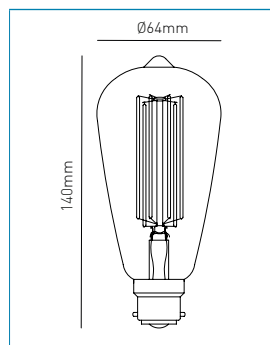

LED FILAMENT

6W B22 ST64

LED FILAMENT

6W B22 ST64

PRODUCT DATA

Product Code	INL-ST64-LED-BC-TNT
Wattage	6W
Lumen	450
Lumen/W	75
Colour Temperature	2200K
EAN	5020024000898

Dimensions

PRODUCT DATA

Product Code	INL-ST64-LED-BC-CLR
Wattage	6W
Lumen	500
Lumen/W	83
Colour Temperature	2200K
EAN	5020024000881

Dimensions

15 000 HOURS

450 LUMENS

DIMMABLE

A<sup>+</sup>

15 000 HOURS

500 LUMENS

Dimensions

PRODUCT DATA

Product Code	INL-G80-LED-ES-CLR
Wattage	4W
Lumen	300
Lumen/W	75
Colour Temperature	2200K
EAN	5020024000980

Dimensions

15 000 HOURS

250 LUMENS

DIMMABLE

A<sup>+</sup>