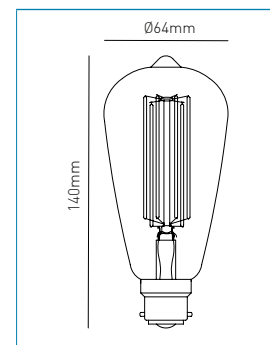

LED FILAMENT

6W B22 ST64

LED FILAMENT

6W B22 ST64

PRODUCT DATA

Product Code	INL-ST64-LED-BC-TNT
Wattage	6W
Lumen	450
Lumen/W	75
Colour Temperature	2200K
EAN	5020024000898

Dimensions

PRODUCT DATA

Product Code	INL-ST64-LED-BC-CLR
Wattage	6W
Lumen	500
Lumen/W	83
Colour Temperature	2200K
EAN	5020024000881

Dimensions

15 000 HOURS

450 LUMENS

DIMMABLE

A<sup>+</sup>

15 000 HOURS

500 LUMENS

Dimensions

PRODUCT DATA

Product Code	INL-G80-LED-ES-CLR
Wattage	4W
Lumen	300
Lumen/W	75
Colour Temperature	2200K
EAN	5020024000980

Dimensions

15 000 HOURS

250 LUMENS

DIMMABLE

A<sup>+</sup>