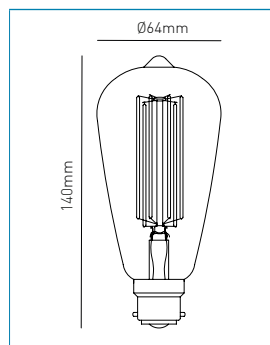

LED FILAMENT

6W B22 ST64

LED FILAMENT

6W B22 ST64

PRODUCT DATA

Product Code	INL-ST64-LED-BC-TNT
Wattage	6W
Lumen	450
Lumen/W	75
Colour Temperature	2200K
EAN	5020024000898

Dimensions

PRODUCT DATA

Product Code	INL-ST64-LED-BC-CLR
Wattage	6W
Lumen	500
Lumen/W	83
Colour Temperature	2200K
EAN	5020024000881

Dimensions

15 000 HOURS

450 LUMENS

DIMMABLE

A⁺

15 000 HOURS

500 LUMENS

Dimensions

PRODUCT DATA

Product Code	INL-G80-LED-ES-CLR
Wattage	4W
Lumen	300
Lumen/W	75
Colour Temperature	2200K
EAN	5020024000980

Dimensions

15 000 HOURS

250 LUMENS

DIMMABLE

A⁺