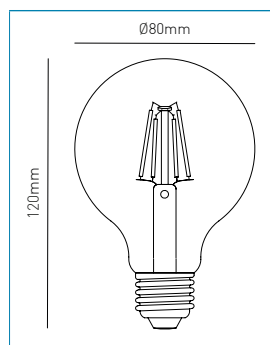

Dimensions

PRODUCT DATA

Product Code	INL-G80-LED-ES-CLR
Wattage	4W
Lumen	300
Lumen/W	75
Colour Temperature	2200K
EAN	5020024000980

Dimensions

15 000 HOURS

250 LUMENS

DIMMABLE

A⁺