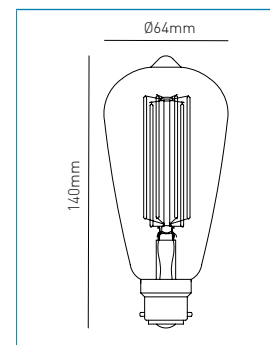

LED FILAMENT

6W B22 ST64

LED FILAMENT

6W B22 ST64

PRODUCT DATA

Product Code	INL-ST64-LED-BC-TNT
Wattage	6W
Lumen	450
Lumen/W	75
Colour Temperature	2200K
EAN	5020024000898

Dimensions

PRODUCT DATA

Product Code	INL-ST64-LED-BC-CLR
Wattage	6W
Lumen	500
Lumen/W	83
Colour Temperature	2200K
EAN	5020024000881

Dimensions

15 000 HOURS

450 LUMENS

DIMMABLE

A⁺

15 000 HOURS

500 LUMENS

Dimensions

PRODUCT DATA

Product Code	INL-G80-LED-ES-CLR
Wattage	4W
Lumen	300
Lumen/W	75
Colour Temperature	2200K
EAN	5020024000980

Dimensions

15 000 HOURS

250 LUMENS

DIMMABLE

A⁺