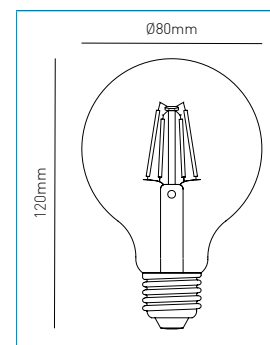

Product Code	INL-ST64-LED-BC-CLR
Wattage	6W
Lumen	500
Lumen/W	83
Colour Temperature	2200K
EAN	5020024000881

Dimensions

15 000 HOURS

450 LUMENS

DIMMABLE

A⁺

15 000 HOURS

500 LUMENS

Dimensions

PRODUCT DATA

Product Code	INL-G80-LED-ES-CLR
Wattage	4W
Lumen	300
Lumen/W	75
Colour Temperature	2200K
EAN	5020024000980

Dimensions

15 000 HOURS

250 LUMENS

DIMMABLE

A⁺